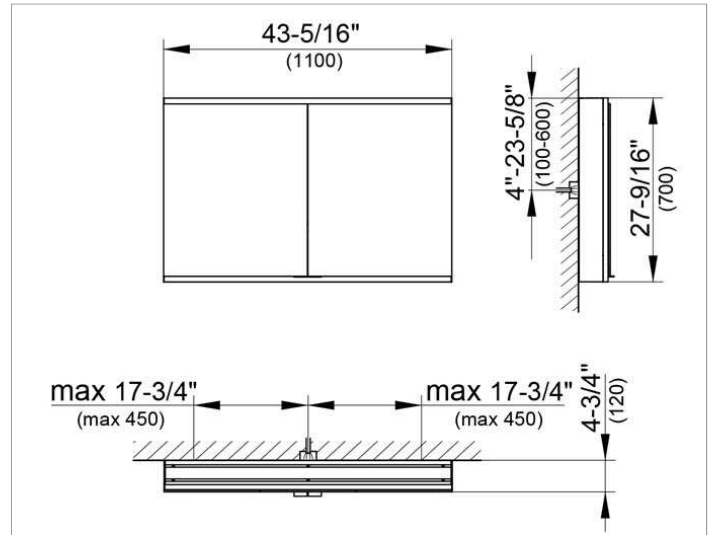

Royal Modular 2.0
800211110005000 Mirror cabinet

PRODUCT

DRAWING

EEK: A++, A+, A,

SURFACE

silver anodized

DIMENSION

43,31 x 27,56 x 4,72 "