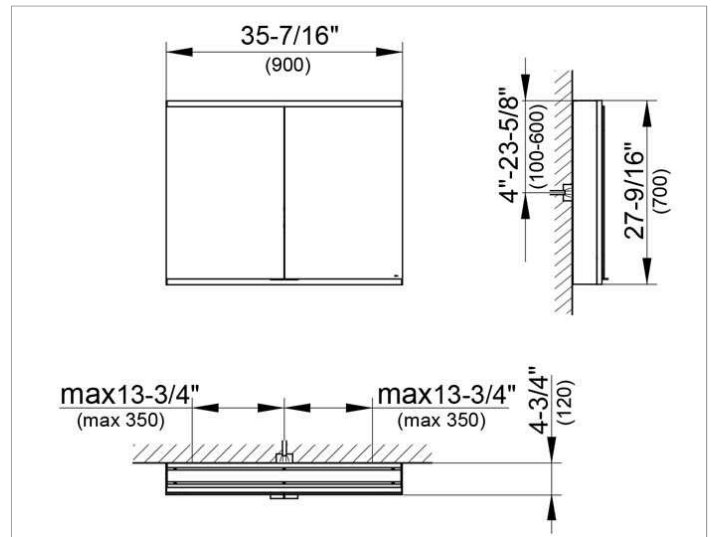

Royal Modular 2.0
800211090005000 Mirror cabinet

PRODUCT

DRAWING

EEK: A++, A+, A,

SURFACE

silver anodized

DIMENSION

35,43 x 27,56 x 4,72 "