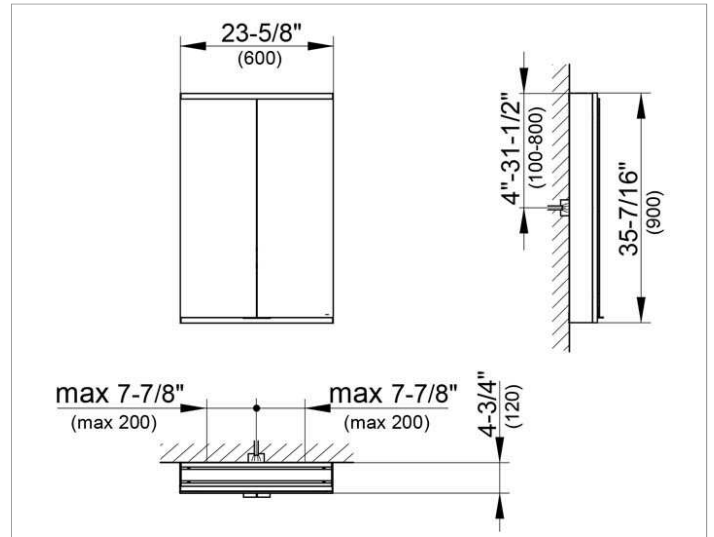

Royal Modular 2.0
800211061005300 Mirror cabinet

PRODUCT

DRAWING

EEK: A++, A+, A,

SURFACE

silver anodized

DIMENSION

23,62 x 35,43 x 4,72 "