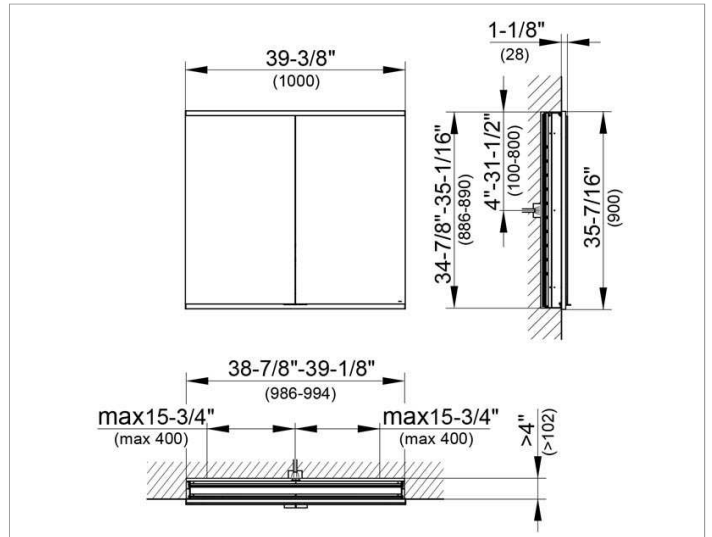

Royal Modular 2.0
800210101005300 Mirror cabinet

PRODUCT

DRAWING

EEK: A++, A+, A ,

SURFACE

silver anodized

DIMENSION

39,37 x 35,43 x 4,72 "