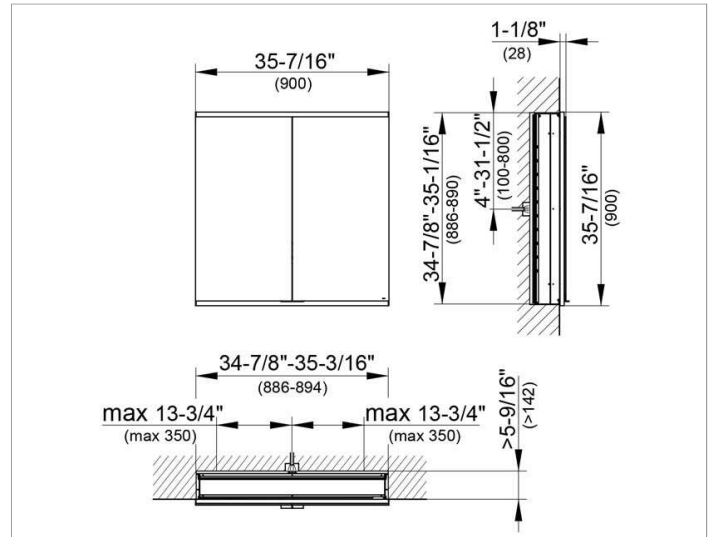

Royal Modular 2.0
800210091105300 Mirror cabinet

PRODUCT

DRAWING

EEK: A++, A+, A ,

SURFACE

silver anodized

DIMENSION

35,43 x 35,43 x 6,3 "