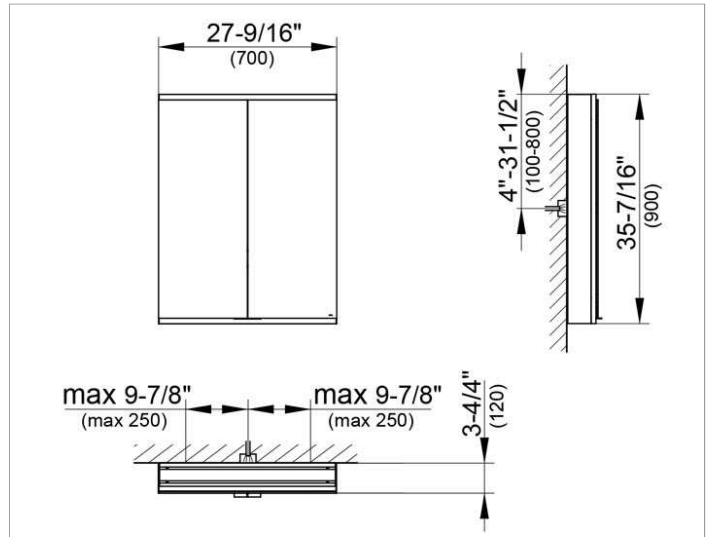

Royal Modular 2.0
800201071005300 Mirror cabinet

PRODUCT

DRAWING

SURFACE

silver anodized

DIMENSION

27,56 x 35,43 x 4,72 "

Warranty: KEUCO products are covered by a 5-year manufacturer's warranty, in effect from the date of purchase. During this time, proven product defects will be remedied free of charge. Warranty claims must be filed in writing, including a detailed description of the defect immediately after a defect has occurred. For a copy of our detailed product warranty policy, please contact us at office-usa@keuco.com.