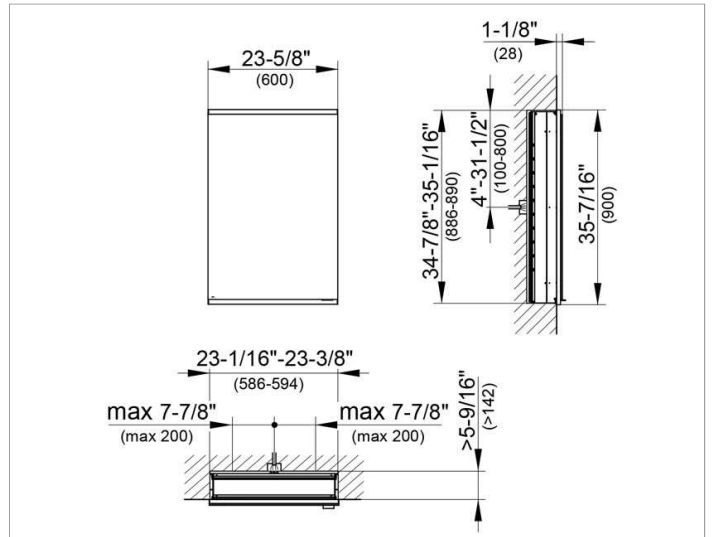

Royal Modular 2.0
800010061105100 Mirror cabinet

PRODUCT

DRAWING

EEK: A++, A+, A ,

SURFACE

silver anodized

DIMENSION

23,62 x 35,43 x 6,3 "