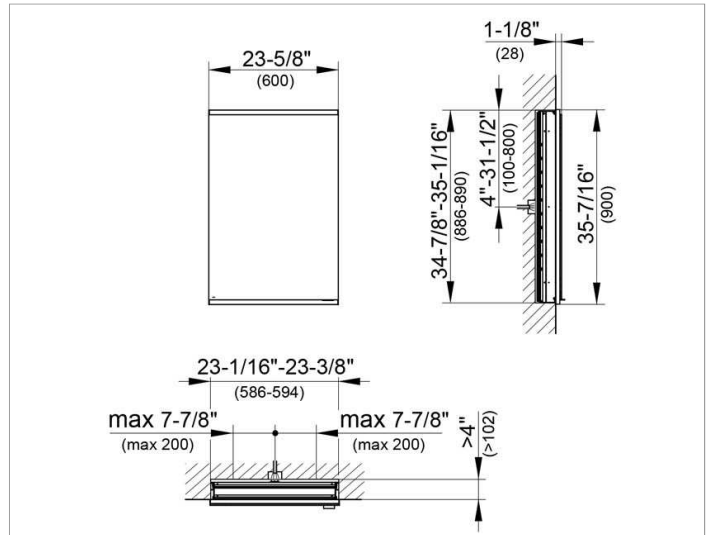

Royal Modular 2.0
80000061005000 Mirror cabinet

PRODUCT

DRAWING

SURFACE

silver anodized

DIMENSION

23,62 x 35,43 x 4,72 "

Warranty: KEUCO products are covered by a 5-year manufacturer's warranty, in effect from the date of purchase. During this time, proven product defects will be remedied free of charge. Warranty claims must be filed in writing, including a detailed description of the defect immediately after a defect has occurred. For a copy of our detailed product warranty policy, please contact us at office-usa@keuco.com.