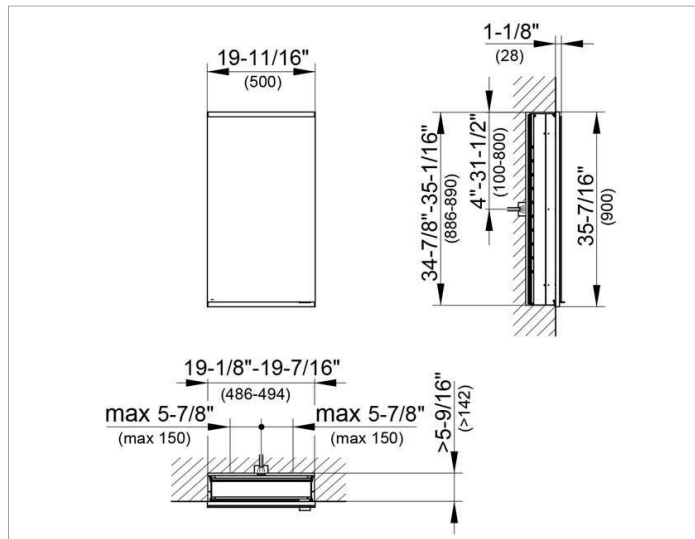

Royal Modular 2.0
80000051105000 Mirror cabinet

PRODUCT

DRAWING

SURFACE

silver anodized

DIMENSION

19,69 x 35,43 x 6,3 "

Warranty: KEUCO products are covered by a 5-year manufacturer's warranty, in effect from the date of purchase. During this time, proven product defects will be remedied free of charge. Warranty claims must be filed in writing, including a detailed description of the defect immediately after a defect has occurred. For a copy of our detailed product warranty policy, please contact us at office-usa@keuco.com.