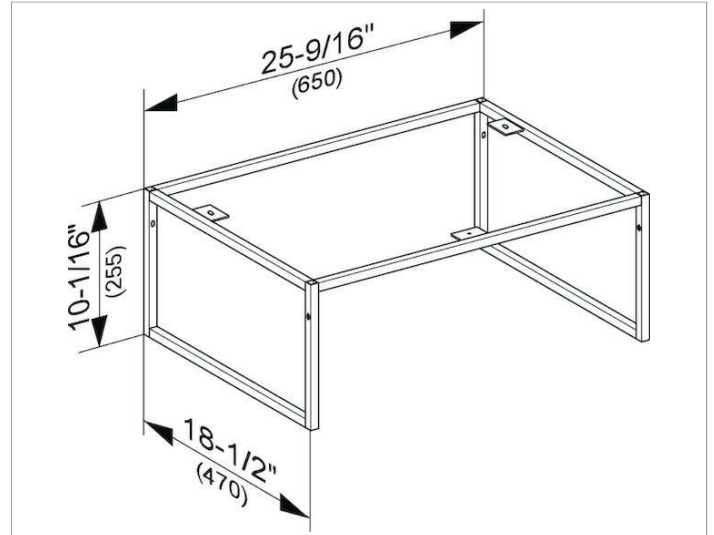

Plan
32998290002 Base support

PRODUCT

DRAWING

SURFACE

inox

DIMENSION

25,59 x 10,04 x 18,5 "

Warranty: KEUCO products are covered by a 5-year manufacturer's warranty, in effect from the date of purchase. During this time, proven product defects will be remedied free of charge. Warranty claims must be filed in writing, including a detailed description of the defect immediately after a defect has occurred. For a copy of our detailed product warranty policy, please contact us at office-usa@keuco.com.
Installation: KEUCO products must be installed by a qualified professional in accordance with the respective installation guidelines and any applicable federal / local building codes and regulations.