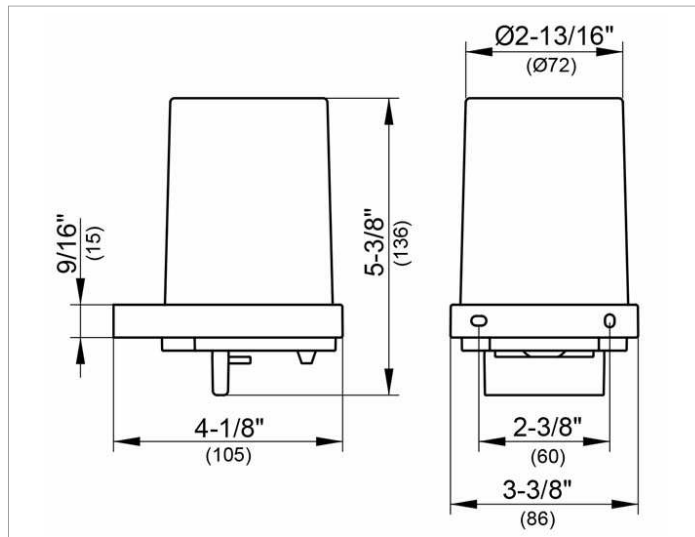

Edition 11

11152059000 Lotion dispenser

**PRODUCT**

**DRAWING**

**PRODUCT ATTRIBUTES**

crystal glass matte, complete with holder and pump for liquid soap

Capacity: approx. 6.09 oz

Dosage: approx. 0.02 oz/stroke

**SURFACE**

brushed nickel

**SPECIFICATIONS**

KEUCO EDITION 11 11152059000 lotion dispenser

complete with holder and pump

brushed nickel holder for lotion dispenser, frosted crystal glass, clean and clear-cut design into

geometric shapes, easy to clean, for liquid soap

Holder with tumbler - frosted crystal glass Item no. 11152009000

Capacity 6.09 oz, dose 0.02 oz / stroke

Height 5-3/8", width 3-3/8", 4-1/8",

Comes with corrosion resistant mounting hardware