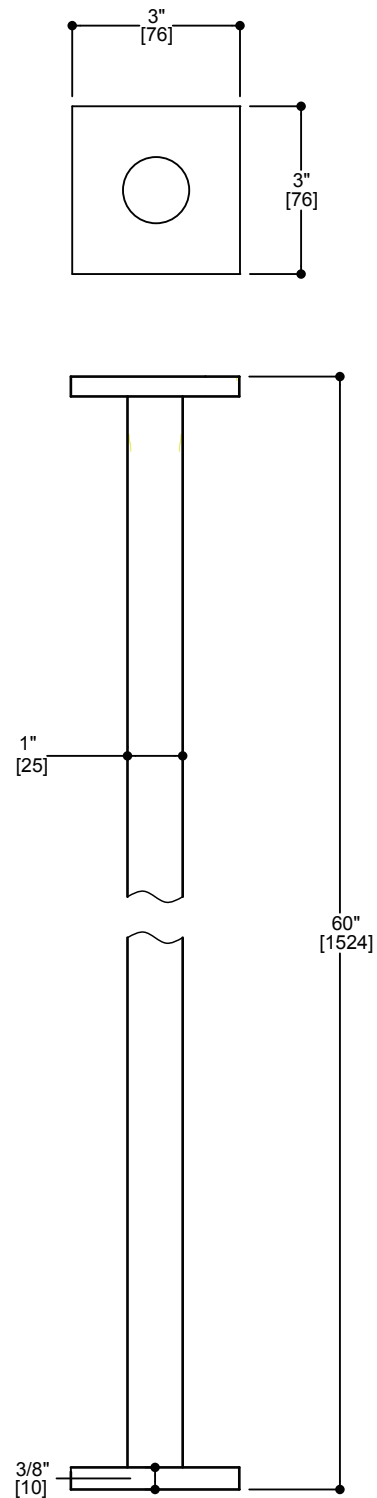

SHOWER ROD

Square Shower Rod 5'

Model KSR-SQ-5SS

FEATURES

- Modern styling
- Durable finishes
- Consealed installation

WARRANTY

- Lifetime limited (Residential use)
- One Year (Commercial use)

FINISHES

- Polished
- Satin

MOUNTING HARDWARE

Mounting kit included

Note: Dimensions and specifications are subject to change without notice.