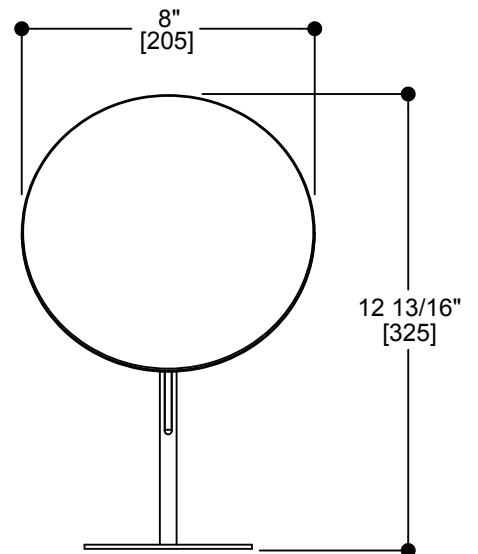

Note: Dimensions and specifications are subject to change without notice.