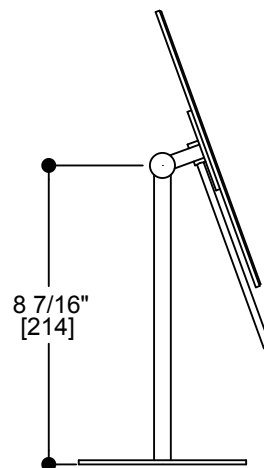

Note: Dimensions and specifications are subject to change without notice.