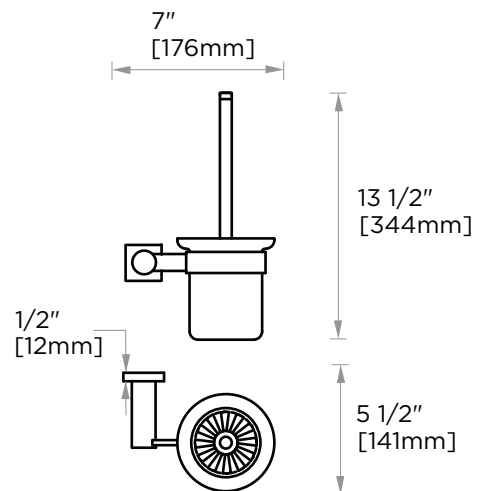

Includes Rosette : 40X4mm

Without Rosette

With Rosette

PORTO COLLECTION TOILET BRUSH HOLDER 137610

PRODUCT NAME: TOILET BRUSH HOLDER

PRODUCT CODE: 137610

MATERIAL: All-brass construction

KEY FEATURES: Contemporary design.
Round and linear geometries.
Sleek modern aesthetic.

NOTE: Dimensions and specifications are subject to change without notice.

PORTO COLLECTION

Large Round Rosette
137RDLG 48X10mm

Small Square Rosette
277SQSM 40X4mm

Large Square Rosette
277SQLG 45X12mm

NOTE: Dimensions and specifications are subject to change without notice.