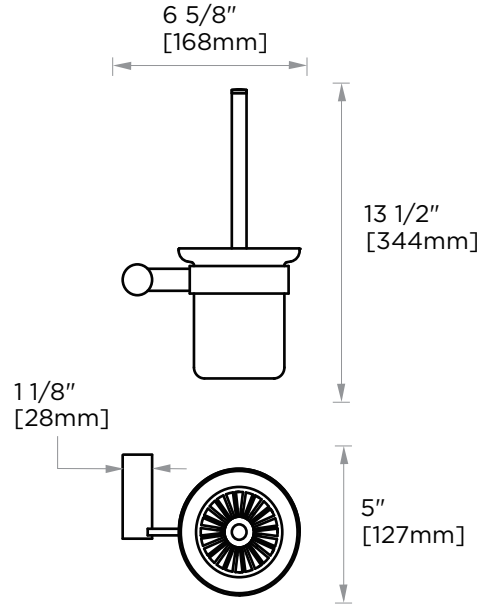

Includes Rosette : 40X4mm

Without Rosette

With Rosette

PORTO COLLECTION TOILET BRUSH HOLDER 137610

PRODUCT NAME: TOILET BRUSH HOLDER

PRODUCT CODE: 137610

MATERIAL: All-brass construction

KEY FEATURES: Contemporary design.
Round and linear geometries.
Sleek modern aesthetic.

NOTE: Dimensions and specifications are subject to change without notice.

PORTO COLLECTION

Large Round Rosette
137RDLG 48X10mm

Small Square Rosette
277SQSM 40X4mm

Large Square Rosette
277SQLG 45X12mm

NOTE: Dimensions and specifications are subject to change without notice.