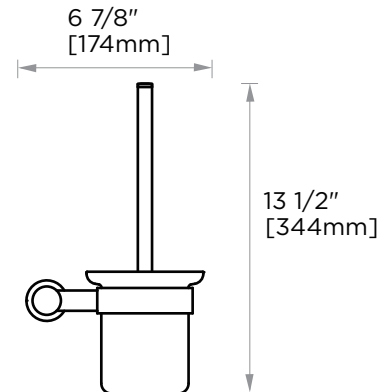

Includes Rosette : 40X4mm

Without Rosette

With Rosette

PORTO COLLECTION TOILET BRUSH HOLDER 137610

PRODUCT NAME: TOILET BRUSH HOLDER

PRODUCT CODE: 137610

MATERIAL: All-brass construction

KEY FEATURES: Contemporary design.
Round and linear geometries.
Sleek modern aesthetic.

NOTE: Dimensions and specifications are subject to change without notice.

PORTO COLLECTION

Large Round Rosette
137RDLG 48X10mm

Small Square Rosette
277SQSM 40X4mm

Large Square Rosette
277SQLG 45X12mm

NOTE: Dimensions and specifications are subject to change without notice.