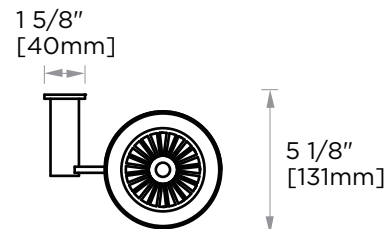

Includes Rosette : 40X4mm

Without Rosette

With Rosette

PORTO COLLECTION TOILET BRUSH HOLDER 137610

PRODUCT NAME: TOILET BRUSH HOLDER

PRODUCT CODE: 137610

MATERIAL: All-brass construction

KEY FEATURES: Contemporary design.
Round and linear geometries.
Sleek modern aesthetic.

NOTE: Dimensions and specifications are subject to change without notice.

PORTO COLLECTION

Large Round Rosette
137RDLG 48X10mm

Small Square Rosette
277SQSM 40X4mm

Large Square Rosette
277SQLG 45X12mm

NOTE: Dimensions and specifications are subject to change without notice.