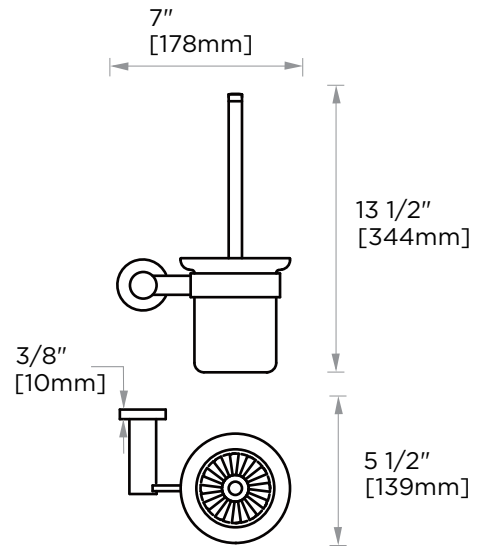

Includes Rosette : 40X4mm

Without Rosette

With Rosette

PORTO COLLECTION TOILET BRUSH HOLDER 137610

PRODUCT NAME: TOILET BRUSH HOLDER

PRODUCT CODE: 137610

MATERIAL: All-brass construction

KEY FEATURES: Contemporary design.
Round and linear geometries.
Sleek modern aesthetic.

NOTE: Dimensions and specifications are subject to change without notice.

PORTO COLLECTION

Large Round Rosette
137RDLG 48X10mm

Small Square Rosette
277SQSM 40X4mm

Large Square Rosette
277SQLG 45X12mm

NOTE: Dimensions and specifications are subject to change without notice.