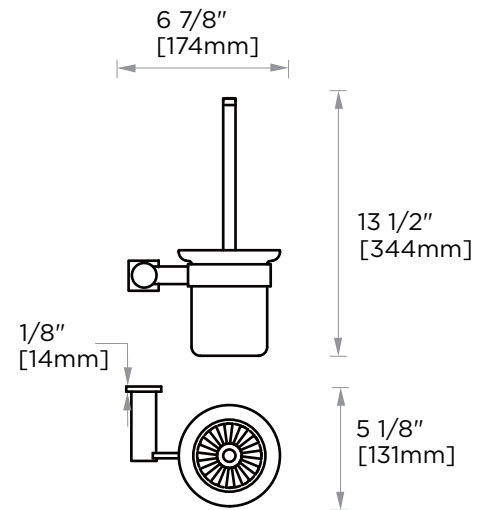

Includes Rosette : 40X4mm

Without Rosette

With Rosette

PORTO COLLECTION TOILET BRUSH HOLDER 137610

PRODUCT NAME: TOILET BRUSH HOLDER

PRODUCT CODE: 137610

MATERIAL: All-brass construction

KEY FEATURES: Contemporary design.
Round and linear geometries.
Sleek modern aesthetic.

NOTE: Dimensions and specifications are subject to change without notice.

PORTO COLLECTION

Large Round Rosette
137RDLG 48X10mm

Small Square Rosette
277SQSM 40X4mm

Large Square Rosette
277SQLG 45X12mm

NOTE: Dimensions and specifications are subject to change without notice.