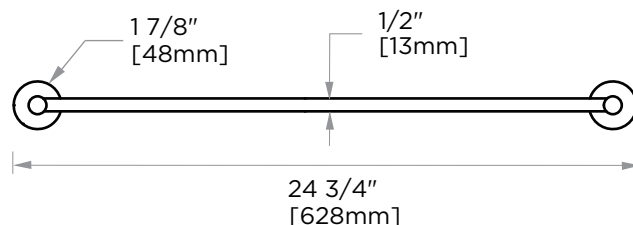

## CIRCO COLLECTION TOWEL SHELF 365440

**PRODUCT NAME:** TOWEL SHELF

**PRODUCT CODE:** 365440

**MATERIAL:** All-brass construction

**KEY FEATURES:** Contemporary design with a twist to a tubular style.

**STOCKED FINISHES:**

NOTE: Dimensions and specifications are subject to change without notice.