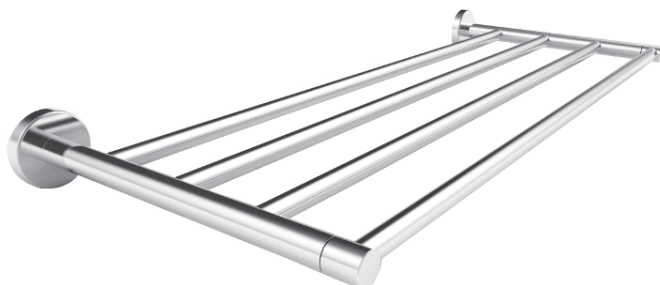

## CIRCO COLLECTION TOWEL SHELF 365440

**PRODUCT NAME:** TOWEL SHELF

**PRODUCT CODE:** 365440

**MATERIAL:** All-brass construction

**KEY FEATURES:** Contemporary design with a twist to a tubular style.

**STOCKED FINISHES:**