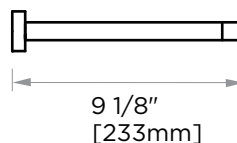

WARRANTY:

Lifetime Limited (Residential Use)
One Year (Commercial Use)

NOTE: Dimensions and specifications are subject to change without notice.