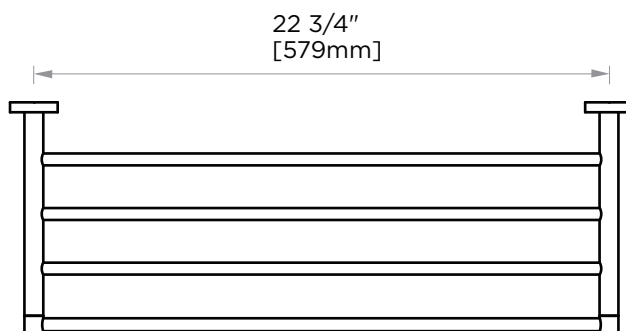

## CIRCO COLLECTION TOWEL SHELF 365440

**PRODUCT NAME:** TOWEL SHELF

**PRODUCT CODE:** 365440

**MATERIAL:** All-brass construction

**KEY FEATURES:** Contemporary design with a twist to a tubular style.

**STOCKED FINISHES:**

NOTE: Dimensions and specifications are subject to change without notice.