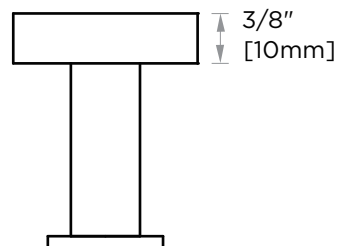

## CIRCO COLLECTION ROBE HOOK 365130

**PRODUCT NAME:** ROBE HOOK

**PRODUCT CODE:** 365130

**MATERIAL:** All-brass construction

**KEY FEATURES:** Transitional design.  
Round and straight lines

**STOCKED FINISHES:**