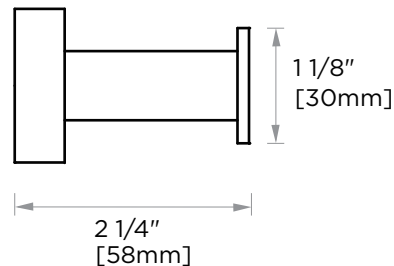

WARRANTY:

Lifetime Limited (Residential Use)
One Year (Commercial Use)

NOTE: Dimensions and specifications are subject to change without notice.