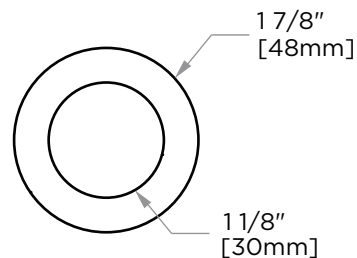

WARRANTY:

Lifetime Limited (Residential Use)
One Year (Commercial Use)

NOTE: Dimensions and specifications are subject to change without notice.