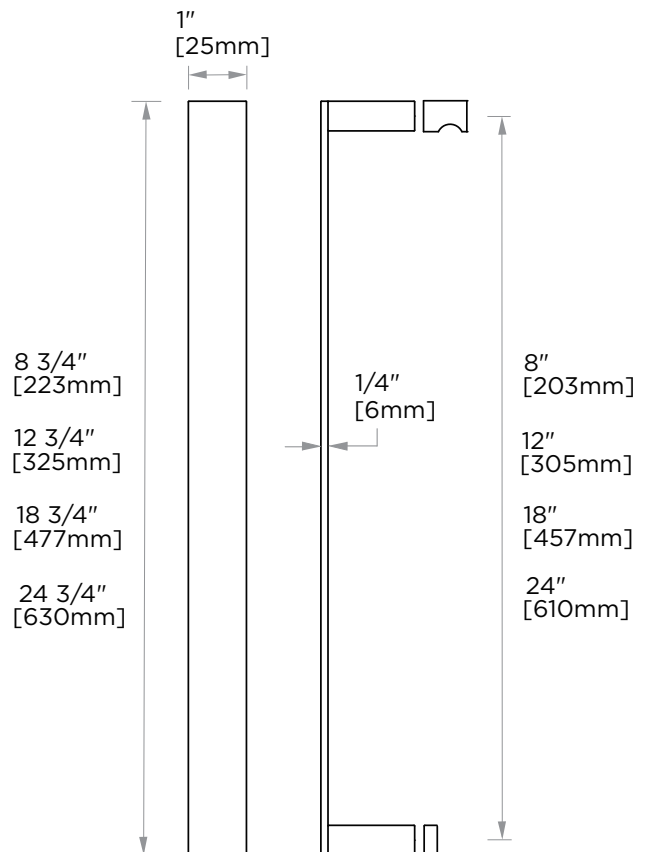

WARRANTY:

Lifetime Limited (Residential Use)
One Year (Commercial Use)

NOTE: Dimensions and specifications are subject to change without notice.