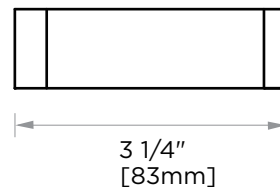

WARRANTY:

Lifetime Limited (Residential Use)
One Year (Commercial Use)

NOTE: Dimensions and specifications are subject to change without notice.