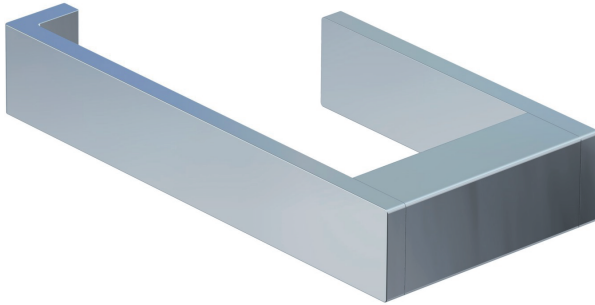

MUNICH COLLECTION TISSUE HOLDER 288151L

PRODUCT NAME: TISSUE HOLDER

PRODUCT CODE: 288151L

MATERIAL: All-brass construction

KEY FEATURES: Contemporary design.
Strong rectangular shapes,
balanced by slender linear lines.