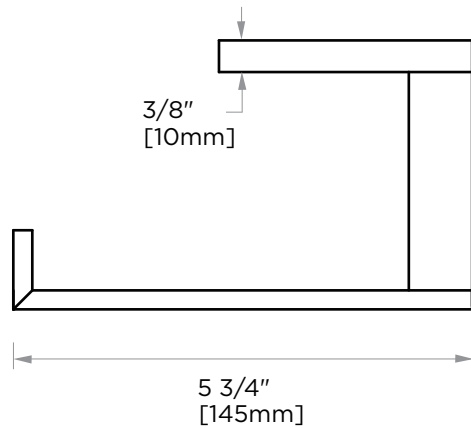

MUNICH COLLECTION TISSUE HOLDER 288151L

PRODUCT NAME: TISSUE HOLDER

PRODUCT CODE: 288151L

MATERIAL: All-brass construction

KEY FEATURES: Contemporary design.
Strong rectangular shapes,
balanced by slender linear lines.