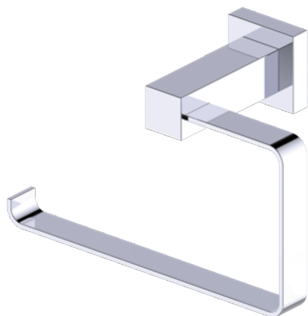

Includes Rosette : 40X4mm
Without Rosette

With Rosette

LISBON COLLECTION TOWEL RING 277463L

PRODUCT NAME: TOWEL RING

PRODUCT CODE: 277463L

MATERIAL: All-brass construction

KEY FEATURES: Contemporary design. Square base with clean and elongated lines.

Lifetime Limited (Residential Use)
One Year (Commercial Use)

NOTE: Dimensions and specifications are subject to change without notice.

LISBON COLLECTION

Large Square Rosette

277SQLG 45X12mm

Small Round Rosette

137RDSM 40X4mm

Large Round Rosette

137RDLG 48X10mm

NOTE: Dimensions and specifications are subject to change without notice.