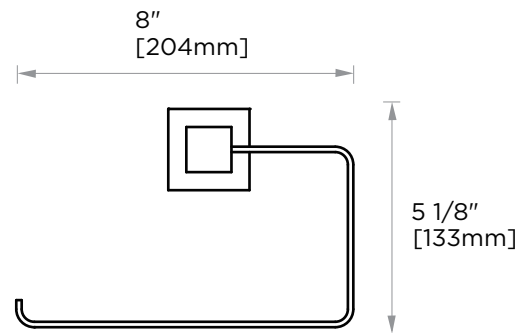

Includes Rosette : 40X4mm
Without Rosette

With Rosette

LISBON COLLECTION TOWEL RING 277463L

PRODUCT NAME: TOWEL RING

PRODUCT CODE: 277463L

MATERIAL: All-brass construction

KEY FEATURES: Contemporary design. Square base with clean and elongated lines.

Lifetime Limited (Residential Use)
One Year (Commercial Use)

NOTE: Dimensions and specifications are subject to change without notice.

LISBON COLLECTION

Large Square Rosette

277SQLG 45X12mm

Small Round Rosette

137RDSM 40X4mm

Large Round Rosette

137RDLG 48X10mm

NOTE: Dimensions and specifications are subject to change without notice.