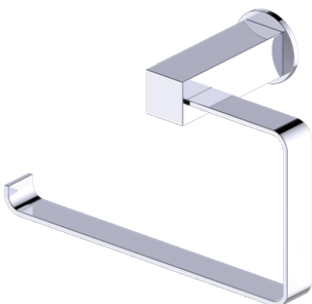

Includes Rosette : 40X4mm
Without Rosette

With Rosette

LISBON COLLECTION TOWEL RING 277463L

PRODUCT NAME: TOWEL RING

PRODUCT CODE: 277463L

MATERIAL: All-brass construction

KEY FEATURES: Contemporary design. Square base with clean and elongated lines.

Lifetime Limited (Residential Use)
One Year (Commercial Use)

NOTE: Dimensions and specifications are subject to change without notice.

LISBON COLLECTION

Large Square Rosette

277SQLG 45X12mm

Small Round Rosette

137RDSM 40X4mm

Large Round Rosette

137RDLG 48X10mm

NOTE: Dimensions and specifications are subject to change without notice.