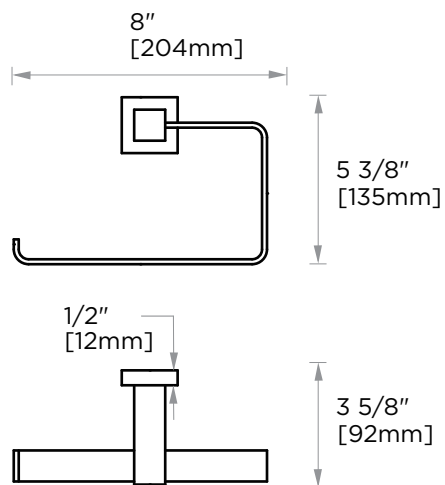

Lifetime Limited (Residential Use)
One Year (Commercial Use)

NOTE: Dimensions and specifications are subject to change without notice.

LISBON COLLECTION

Large Square Rosette

277SQLG 45X12mm

Small Round Rosette

137RDSM 40X4mm

Large Round Rosette

137RDLG 48X10mm

NOTE: Dimensions and specifications are subject to change without notice.