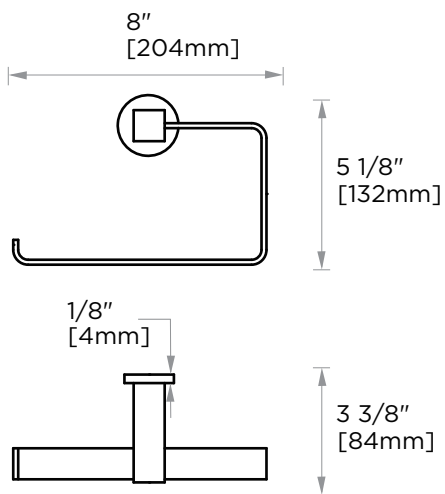

Lifetime Limited (Residential Use)
One Year (Commercial Use)

NOTE: Dimensions and specifications are subject to change without notice.

LISBON COLLECTION

Large Square Rosette

277SQLG 45X12mm

Small Round Rosette

137RDSM 40X4mm

Large Round Rosette

137RDLG 48X10mm

NOTE: Dimensions and specifications are subject to change without notice.