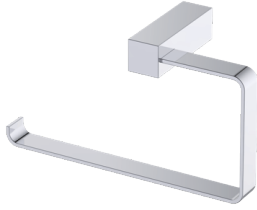

Includes Rosette : 40X4mm
Without Rosette

With Rosette

LISBON COLLECTION TOWEL RING 277463L

PRODUCT NAME: TOWEL RING

PRODUCT CODE: 277463L

MATERIAL: All-brass construction

KEY FEATURES: Contemporary design. Square base with clean and elongated lines.

Lifetime Limited (Residential Use)
One Year (Commercial Use)

NOTE: Dimensions and specifications are subject to change without notice.

LISBON COLLECTION

Large Square Rosette

277SQLG 45X12mm

Small Round Rosette

137RDSM 40X4mm

Large Round Rosette

137RDLG 48X10mm

NOTE: Dimensions and specifications are subject to change without notice.