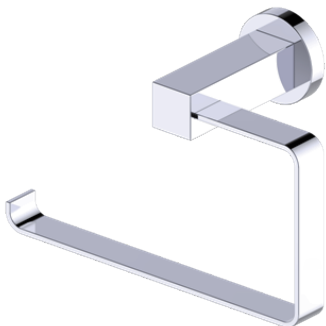

Includes Rosette : 40X4mm
Without Rosette

With Rosette

LISBON COLLECTION TOWEL RING 277463L

PRODUCT NAME: TOWEL RING

PRODUCT CODE: 277463L

MATERIAL: All-brass construction

KEY FEATURES: Contemporary design. Square base with clean and elongated lines.

Lifetime Limited (Residential Use)
One Year (Commercial Use)

NOTE: Dimensions and specifications are subject to change without notice.

LISBON COLLECTION

Large Square Rosette

277SQLG 45X12mm

Small Round Rosette

137RDSM 40X4mm

Large Round Rosette

137RDLG 48X10mm

NOTE: Dimensions and specifications are subject to change without notice.