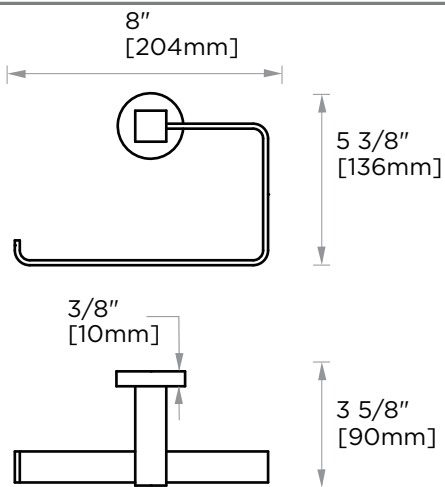

Lifetime Limited (Residential Use)
One Year (Commercial Use)

NOTE: Dimensions and specifications are subject to change without notice.

LISBON COLLECTION

Large Square Rosette

277SQLG 45X12mm

Small Round Rosette

137RDSM 40X4mm

Large Round Rosette

137RDLG 48X10mm

NOTE: Dimensions and specifications are subject to change without notice.