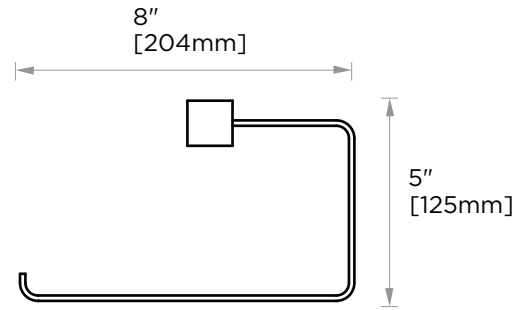

Includes Rosette : 40X4mm
Without Rosette

With Rosette

LISBON COLLECTION TOWEL RING 277463L

PRODUCT NAME: TOWEL RING

PRODUCT CODE: 277463L

MATERIAL: All-brass construction

KEY FEATURES: Contemporary design. Square base with clean and elongated lines.

Lifetime Limited (Residential Use)
One Year (Commercial Use)

NOTE: Dimensions and specifications are subject to change without notice.

LISBON COLLECTION

Large Square Rosette

277SQLG 45X12mm

Small Round Rosette

137RDSM 40X4mm

Large Round Rosette

137RDLG 48X10mm

NOTE: Dimensions and specifications are subject to change without notice.