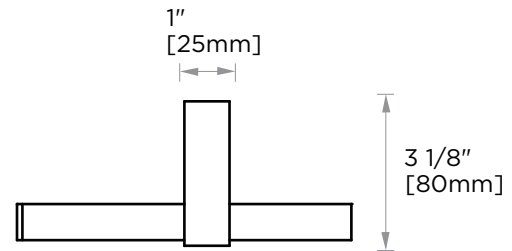

Includes Rosette : 40X4mm
Without Rosette

With Rosette

LISBON COLLECTION TOWEL RING 277463L

PRODUCT NAME: TOWEL RING

PRODUCT CODE: 277463L

MATERIAL: All-brass construction

KEY FEATURES: Contemporary design. Square base with clean and elongated lines.

Lifetime Limited (Residential Use)
One Year (Commercial Use)

NOTE: Dimensions and specifications are subject to change without notice.

LISBON COLLECTION

Large Square Rosette

277SQLG 45X12mm

Small Round Rosette

137RDSM 40X4mm

Large Round Rosette

137RDLG 48X10mm

NOTE: Dimensions and specifications are subject to change without notice.