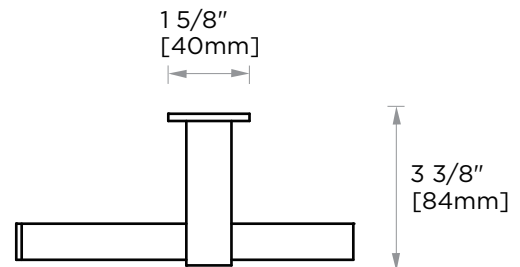

Includes Rosette : 40X4mm
Without Rosette

With Rosette

LISBON COLLECTION TOWEL RING 277463L

PRODUCT NAME: TOWEL RING

PRODUCT CODE: 277463L

MATERIAL: All-brass construction

KEY FEATURES: Contemporary design. Square base with clean and elongated lines.

Lifetime Limited (Residential Use)
One Year (Commercial Use)

NOTE: Dimensions and specifications are subject to change without notice.

LISBON COLLECTION

Large Square Rosette

277SQLG 45X12mm

Small Round Rosette

137RDSM 40X4mm

Large Round Rosette

137RDLG 48X10mm

NOTE: Dimensions and specifications are subject to change without notice.