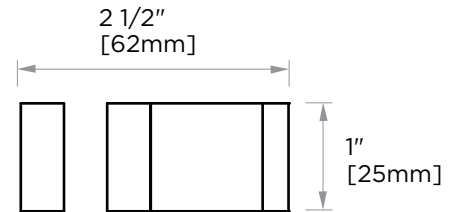

COLOGNE COLLECTION
SINGLE SDH KNOB
2557501

PRODUCT NAME: SINGLE SDH KNOB

PRODUCT CODE: 2557501

MATERIAL: All-brass construction

KEY FEATURES: Contemporary design with strong bold silhouette softened by the rounded corners and curved lines.

NOTE: Dimensions and specifications are subject to change without notice.