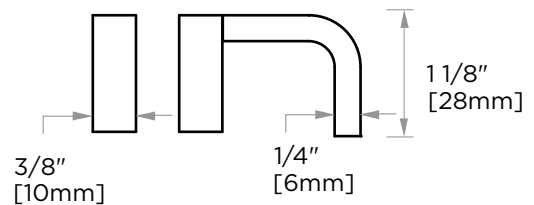

COLOGNE COLLECTION
SINGLE SDH KNOB
2557501

PRODUCT NAME: SINGLE SDH KNOB

PRODUCT CODE: 2557501

MATERIAL: All-brass construction

KEY FEATURES: Contemporary design with strong bold silhouette softened by the rounded corners and curved lines.

NOTE: Dimensions and specifications are subject to change without notice.