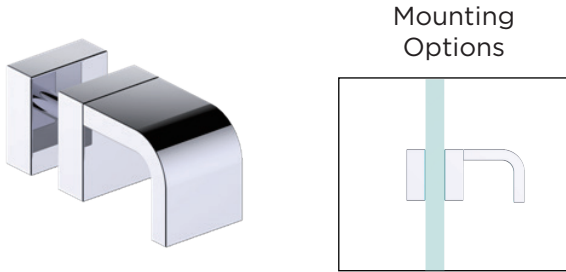

COLOGNE COLLECTION
SINGLE SDH KNOB
2557501

PRODUCT NAME: SINGLE SDH KNOB

PRODUCT CODE: 2557501

MATERIAL: All-brass construction

KEY FEATURES: Contemporary design with strong bold silhouette softened by the rounded corners and curved lines.