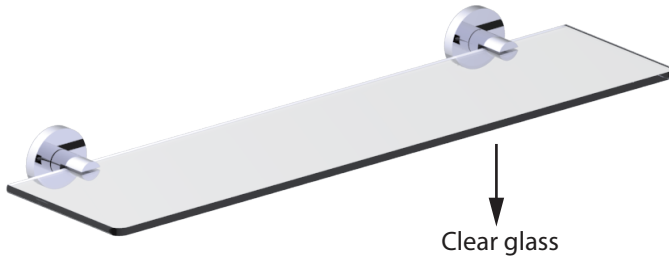

MILAN COLLECTION
GLASS SHELF
254671

PRODUCT NAME: GLASS SHELF

PRODUCT CODE: 254671

MATERIAL: All-brass construction

KEY FEATURES: Contemporary design. Clean linear statement combined with engineered curves.