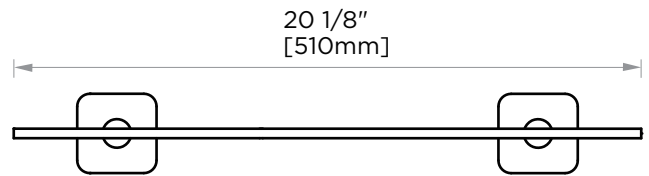

PRODUCT NAME: GLASS SHELF

PRODUCT CODE: 254671

MATERIAL: All-brass construction

KEY FEATURES: Contemporary design. Clean linear statement combined with engineered curves.

STOCKED FINISHES:

- Polished Chrome (99)
- Brushed Nickel (81)
- Polished Nickel (68)

2"
[50mm]