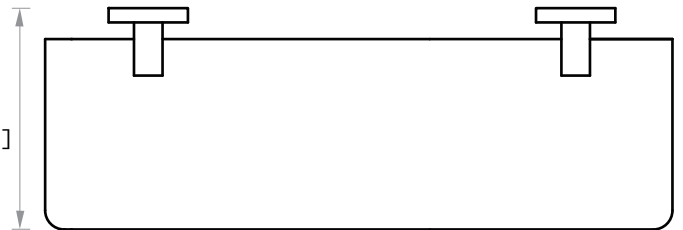

MILAN COLLECTION
GLASS SHELF
254671

PRODUCT NAME: GLASS SHELF

PRODUCT CODE: 254671

MATERIAL: All-brass construction

KEY FEATURES: Contemporary design. Clean linear statement combined with engineered curves.