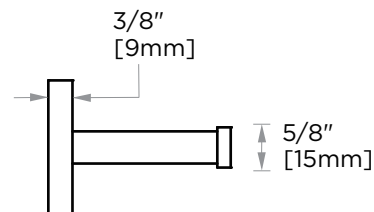

WARRANTY:

Lifetime Limited (Residential Use)
One Year (Commercial Use)

NOTE: Dimensions and specifications are subject to change without notice.