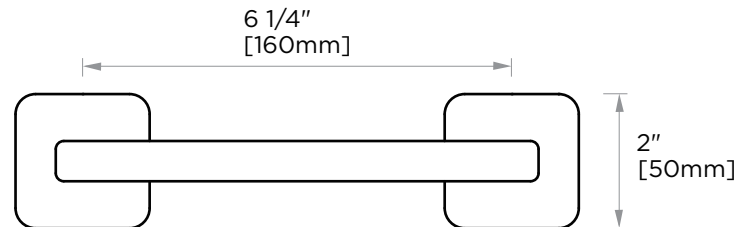

WARRANTY:

Lifetime Limited (Residential Use)
One Year (Commercial Use)

NOTE: Dimensions and specifications are subject to change without notice.