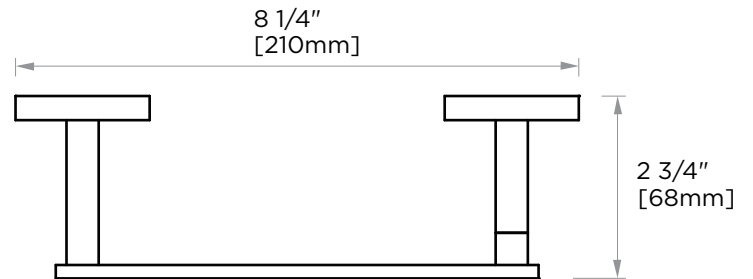

MILAN COLLECTION PIVOT TISSUE HOLDER 254158

PRODUCT NAME: PIVOT TISSUE HOLDER

PRODUCT CODE: 254158

MATERIAL: All-brass construction

KEY FEATURES: Contemporary design. Clean linear statement combined with engineered curves.