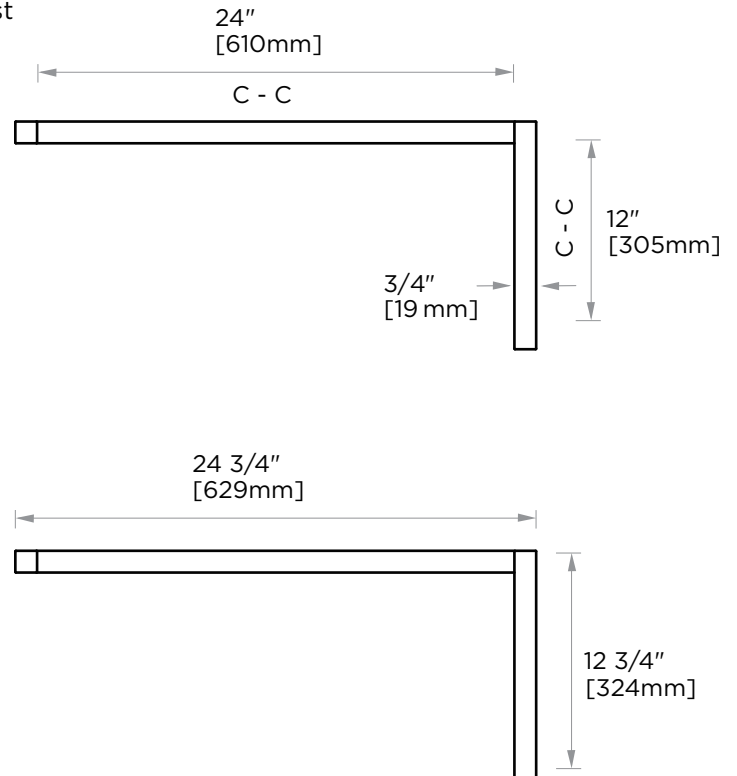

WARRANTY:

Lifetime Limited (Residential Use)
One Year (Commercial Use)

NOTE: Dimensions and specifications are subject to change without notice.