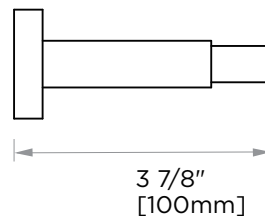

LONDON COLLECTION SOAP DISH 248650

PRODUCT NAME: SOAP DISH

PRODUCT CODE: 248650

MATERIAL: All-brass construction

KEY FEATURES: Contemporary design. Sleek rectangular shapes offset by strong squared anchors.

NOTE: Dimensions and specifications are subject to change without notice.