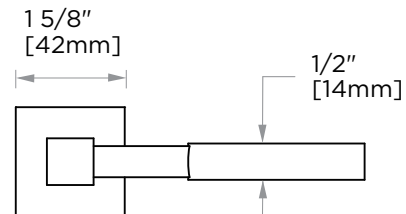

LONDON COLLECTION SOAP DISH 248650

PRODUCT NAME: SOAP DISH

PRODUCT CODE: 248650

MATERIAL: All-brass construction

KEY FEATURES: Contemporary design. Sleek rectangular shapes offset by strong squared anchors.

NOTE: Dimensions and specifications are subject to change without notice.