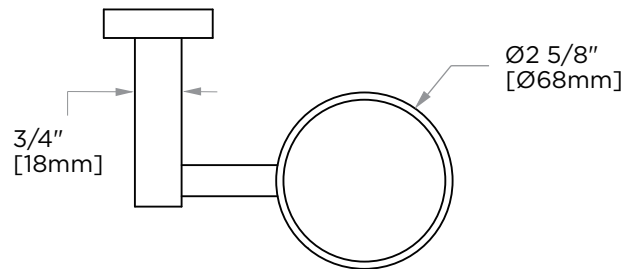

LONDON COLLECTION SOAP DISH 248650

PRODUCT NAME: SOAP DISH

PRODUCT CODE: 248650

MATERIAL: All-brass construction

KEY FEATURES: Contemporary design. Sleek rectangular shapes offset by strong squared anchors.

NOTE: Dimensions and specifications are subject to change without notice.