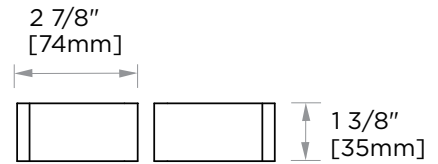

BERLIN COLLECTION
DOUBLE SHOWER
DOOR HANDLE 12"
2327812

PRODUCT NAME: DOUBLE SHOWER DOOR HANDLE 12"

PRODUCT CODE: 2327812

MATERIAL: All-brass construction

KEY FEATURES: Contemporary design with solid bold rectangular geometry.

GLASS INFO

Glass Hole C-C Distance		
A	8"/203mm	8" Shower Door Handle
	12"/305mm	12" Shower Door Handle
	18"/460mm	18" Shower Door Handle
	24"/610mm	24" Shower Door Handle
	36"/915mm	36" Shower Door Handle
B	1/2" (12mm)	Glass Hole Diameter
C	6-12mm	Glass Thickness