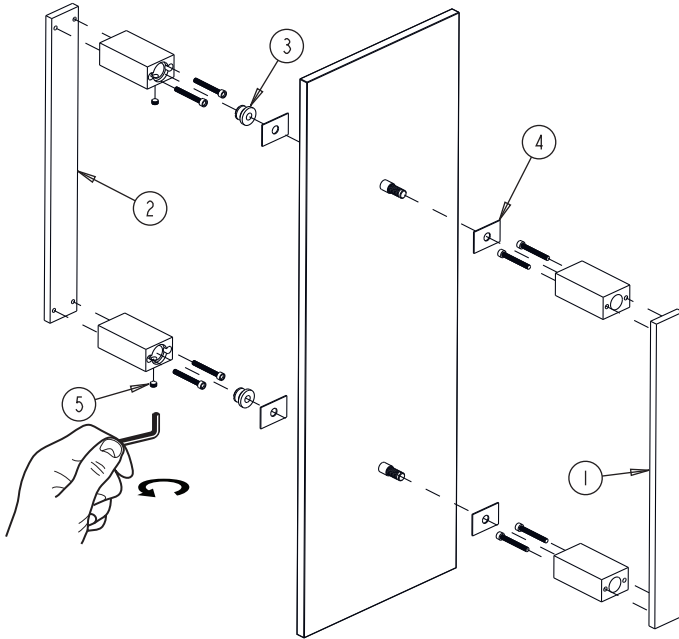

BERLIN COLLECTION
DOUBLE SHOWER
DOOR HANDLE 12"
2327812

PRODUCT NAME: DOUBLE SHOWER DOOR HANDLE 12"

PRODUCT CODE: 2327812

MATERIAL: All-brass construction

KEY FEATURES: Contemporary design with solid bold rectangular geometry.

NOTE: Dimensions and specifications are subject to change without notice.

HANDLES INFO

Components Included		
①	Handle A	X1
②	Handle B	X1
③	Fixing Bracket	X2
④	Rubber Gasket	X4
⑤	Set Screw M6	X2

Mounting Kits Included		
	X1	Allen Key

GLASS INFO

Glass Hole C-C Distance		
A	8"/203mm	8" Shower Door Handle
	12"/305mm	12" Shower Door Handle
	18"/460mm	18" Shower Door Handle
	24"/610mm	24" Shower Door Handle
	36"/915mm	36" Shower Door Handle
B	1/2" (12mm)	Glass Hole Diameter
C	6-12mm	Glass Thickness