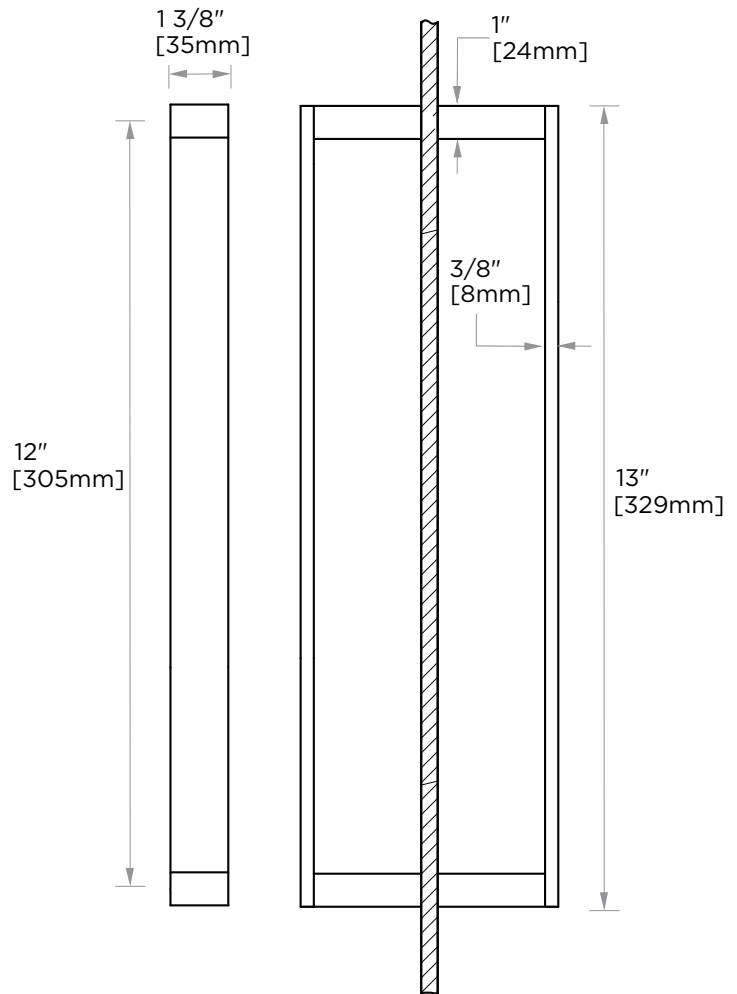

BERLIN COLLECTION
DOUBLE SHOWER
DOOR HANDLE 12"
2327812

PRODUCT NAME: DOUBLE SHOWER DOOR HANDLE 12"

PRODUCT CODE: 2327812

MATERIAL: All-brass construction

KEY FEATURES: Contemporary design with solid bold rectangular geometry.

NOTE: Dimensions and specifications are subject to change without notice.

HANDLES INFO

Components Included		
①	Handle A	X1
②	Handle B	X1
③	Fixing Bracket	X2
④	Rubber Gasket	X4
⑤	Set Screw M6	X2

Mounting Kits Included		
	X1	Allen Key

GLASS INFO

Glass Hole C-C Distance		
A	8"/203mm	8" Shower Door Handle
	12"/305mm	12" Shower Door Handle
	18"/460mm	18" Shower Door Handle
	24"/610mm	24" Shower Door Handle
	36"/915mm	36" Shower Door Handle
B	1/2" (12mm)	Glass Hole Diameter
C	6-12mm	Glass Thickness

* Can be used with extension kit for thicker doors

NOTE: Dimensions and specifications are subject to change without notice.