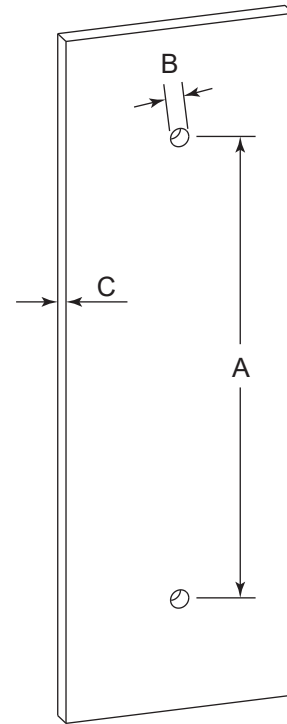

BERLIN COLLECTION
DOUBLE SHOWER
DOOR HANDLE 12"
2327812

PRODUCT NAME: DOUBLE SHOWER DOOR HANDLE 12"

PRODUCT CODE: 2327812

MATERIAL: All-brass construction

KEY FEATURES: Contemporary design with solid bold rectangular geometry.

NOTE: Dimensions and specifications are subject to change without notice.

HANDLES INFO

Components Included		
①	Handle A	X1
②	Handle B	X1
③	Fixing Bracket	X2
④	Rubber Gasket	X4
⑤	Set Screw M6	X2

Mounting Kits Included		
	X1	Allen Key

GLASS INFO

Glass Hole C-C Distance		
A	8"/203mm	8" Shower Door Handle
	12"/305mm	12" Shower Door Handle
	18"/460mm	18" Shower Door Handle
	24"/610mm	24" Shower Door Handle
	36"/915mm	36" Shower Door Handle
B	1/2" (12mm)	Glass Hole Diameter
C	6-12mm	Glass Thickness