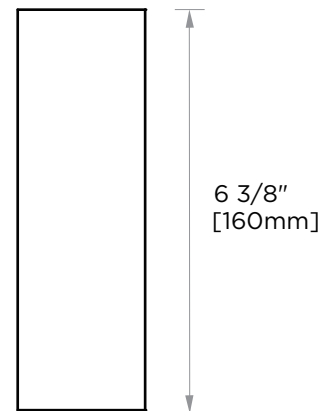

BERLIN COLLECTION CABINET PULL 6" 232706

PRODUCT NAME: CABINET PULL 6"

PRODUCT CODE: 232706

MATERIAL: All-brass construction

KEY FEATURES: Contemporary design with solid bold rectangular geometry.

STOCKED FINISHES:

NOTE: Dimensions and specifications are subject to change without notice.