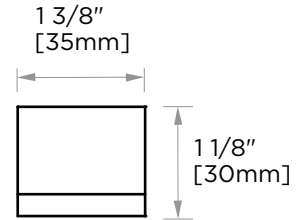

BERLIN COLLECTION CABINET PULL 6" 232706

PRODUCT NAME: CABINET PULL 6"

PRODUCT CODE: 232706

MATERIAL: All-brass construction

KEY FEATURES: Contemporary design with solid bold rectangular geometry.

STOCKED FINISHES:

NOTE: Dimensions and specifications are subject to change without notice.