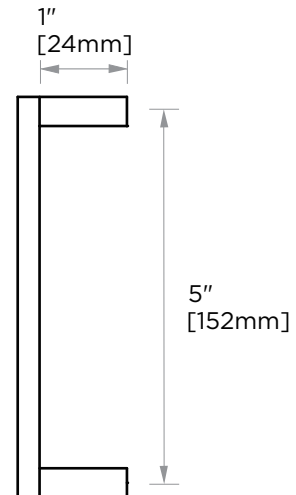

BERLIN COLLECTION CABINET PULL 6" 232706

PRODUCT NAME: CABINET PULL 6"

PRODUCT CODE: 232706

MATERIAL: All-brass construction

KEY FEATURES: Contemporary design with solid bold rectangular geometry.

STOCKED FINISHES:

NOTE: Dimensions and specifications are subject to change without notice.