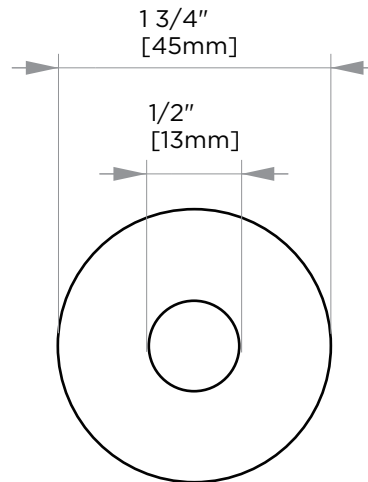

SEVILLE COLLECTION LARGE ROSETTE 188RDLG

PRODUCT NAME: RDLG

PRODUCT CODE: 188RDLG

MATERIAL: All-brass construction

KEY FEATURES: Contemporary design with solid bold rectangular geometry.

STOCKED FINISHES:

- Polished Chrome (99)
- Brushed Nickel (81)
- Polished Nickel (68)
- Matte Black (48)