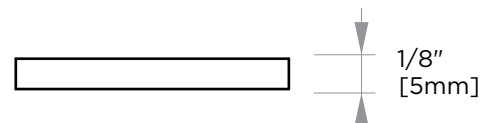

WARRANTY:

Lifetime Limited (Residential Use)
One Year (Commercial Use)

NOTE: Dimensions and specifications are subject to change without notice.