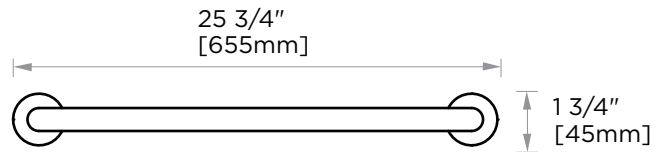

INCLUDES ROSETTE: 45X5MM  
WITHOUT ROSETTE

WITH ROSETTE

\*Rosette is not included (188RDLG). Image is for reference only. Please order separately and use item number 188RDLG (Please see page 246).

**PRODUCT NAME:** TOWEL BAR 24"

## SEVILLE COLLECTION TOWEL BAR 24" 188240

NOTE: Dimensions and specifications are subject to change without notice.