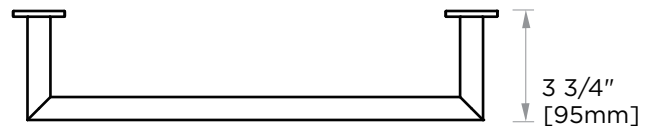

INCLUDES ROSETTE: 45X5MM  
WITHOUT ROSETTE

WITH ROSETTE

\*Rosette is not included (188RDLG). Image is for reference only. Please order separately and use item number 188RDLG (Please see page 246).

**PRODUCT NAME:** TOWEL BAR 24"

## SEVILLE COLLECTION TOWEL BAR 24" 188240

NOTE: Dimensions and specifications are subject to change without notice.