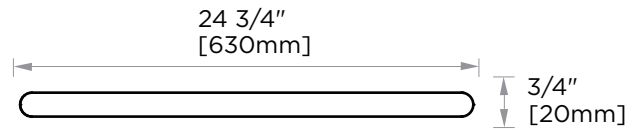

SEVILLE COLLECTION TOWEL BAR 24" 188240

NOTE: Dimensions and specifications are subject to change without notice.