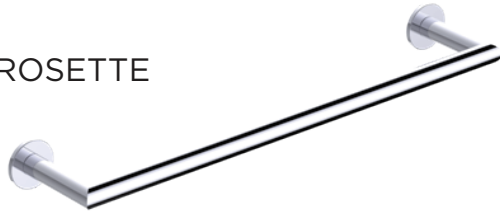

INCLUDES ROSETTE: 45X5MM  
WITHOUT ROSETTE

WITH ROSETTE

\*Rosette is not included (188RDLG). Image is for reference only. Please order separately and use item number 188RDLG (Please see page 246).

**PRODUCT NAME:** TOWEL BAR 24"

**PRODUCT CODE:** 188240

**MATERIAL:** All-brass construction

**KEY FEATURES:** Contemporary design. Strong rectangular shapes, balanced by slender linear lines.

**STOCKED FINISHES:**

- Polished Chrome (99)
- Brushed Nickel (81)
- Polished Nickel (68)
- Matte Black (48)

## SEVILLE COLLECTION TOWEL BAR 24" 188240

NOTE: Dimensions and specifications are subject to change without notice.