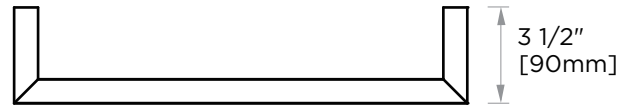

SEVILLE COLLECTION TOWEL BAR 24" 188240

NOTE: Dimensions and specifications are subject to change without notice.