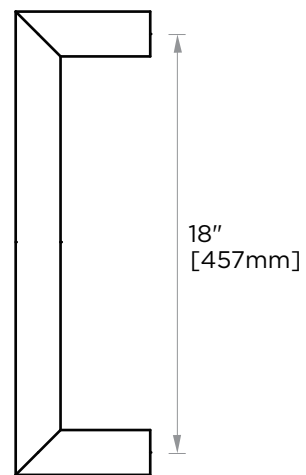

WARRANTY:

Lifetime Limited (Residential Use)
One Year (Commercial Use)

NOTE: Dimensions and specifications are subject to change without notice.