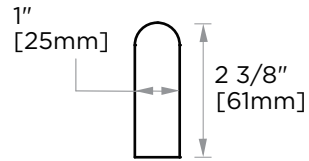

OSLO COLLECTION APPLIANCE PULL 18" 144918

PRODUCT NAME: APPLIANCE PULL 18"

PRODUCT CODE: 144918

MATERIAL: All-brass construction

KEY FEATURES: Contemporary design.
Round minimalist look.

STOCKED FINISHES:

- Polished Chrome (99)
- Brushed Nickel (81)
- Polished Nickel (68)
- Matte Black (48)