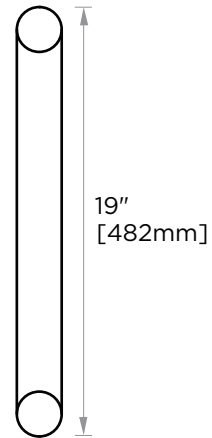

OSLO COLLECTION APPLIANCE PULL 18" 144918

PRODUCT NAME: APPLIANCE PULL 18"

PRODUCT CODE: 144918

MATERIAL: All-brass construction

KEY FEATURES: Contemporary design.
Round minimalist look.

STOCKED FINISHES:

- Polished Chrome (99)
- Brushed Nickel (81)
- Polished Nickel (68)
- Matte Black (48)