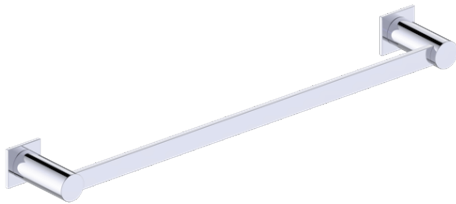

INCLUDES ROSETTE : 40X4MM

## PORTO COLLECTION TOWEL BAR 18"

137180

Without Rosette

With Rosette

**PRODUCT NAME:** PORTO TOWEL BAR 18"

**PRODUCT CODE:** 137180

**MATERIAL:** All-brass construction

**KEY FEATURES:** Contemporary design.  
Round and linear geometries.  
Sleek modern aesthetic.

**WARRANTY:**

Lifetime Limited (Residential Use)  
One Year (Commercial Use)

NOTE: Dimensions and specifications are subject to change without notice.

**PORTO COLLECTION**

Large Round Rosette  
137RDLG 48X10mm

Small Square Rosette  
277SQSM 40X4mm

Large Square Rosette  
277SQLG 45X12mm

NOTE: Dimensions and specifications are subject to change without notice.