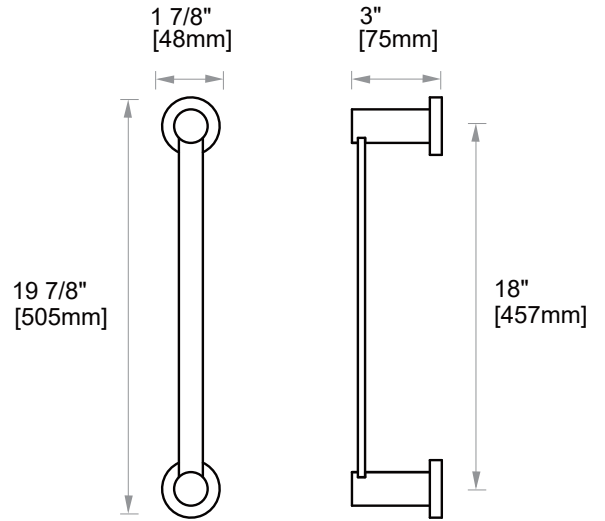

INCLUDES ROSETTE : 40X4MM

## PORTO COLLECTION TOWEL BAR 18"

137180

Without Rosette

With Rosette

**PRODUCT NAME:** PORTO TOWEL BAR 18"

**PRODUCT CODE:** 137180

**MATERIAL:** All-brass construction

**KEY FEATURES:** Contemporary design.  
Round and linear geometries.  
Sleek modern aesthetic.

**WARRANTY:**

Lifetime Limited (Residential Use)  
One Year (Commercial Use)

NOTE: Dimensions and specifications are subject to change without notice.

**PORTO COLLECTION**

Large Round Rosette  
137RDLG 48X10mm

Small Square Rosette  
277SQSM 40X4mm

Large Square Rosette  
277SQLG 45X12mm

NOTE: Dimensions and specifications are subject to change without notice.