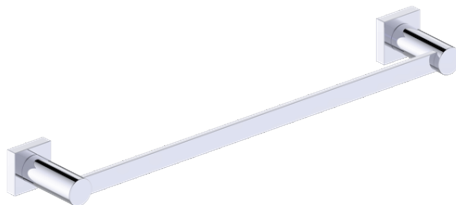

INCLUDES ROSETTE : 40X4MM

## PORTO COLLECTION TOWEL BAR 18"

137180

Without Rosette

With Rosette

**PRODUCT NAME:** PORTO TOWEL BAR 18"

**PRODUCT CODE:** 137180

**MATERIAL:** All-brass construction

**KEY FEATURES:** Contemporary design.  
Round and linear geometries.  
Sleek modern aesthetic.

**WARRANTY:**

Lifetime Limited (Residential Use)  
One Year (Commercial Use)

NOTE: Dimensions and specifications are subject to change without notice.

**PORTO COLLECTION**

Large Round Rosette  
137RDLG 48X10mm

Small Square Rosette  
277SQSM 40X4mm

Large Square Rosette  
277SQLG 45X12mm

NOTE: Dimensions and specifications are subject to change without notice.