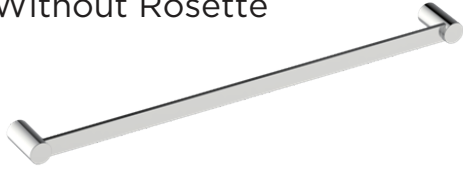

INCLUDES ROSETTE : 40X4MM

## PORTO COLLECTION TOWEL BAR 18"

137180

Without Rosette

With Rosette

**PRODUCT NAME:** PORTO TOWEL BAR 18"

**PRODUCT CODE:** 137180

**MATERIAL:** All-brass construction

**KEY FEATURES:** Contemporary design.  
Round and linear geometries.  
Sleek modern aesthetic.

Small Square Rosette  
277SQSM 40X4mm

Large Square Rosette  
277SQLG 45X12mm

NOTE: Dimensions and specifications are subject to change without notice.