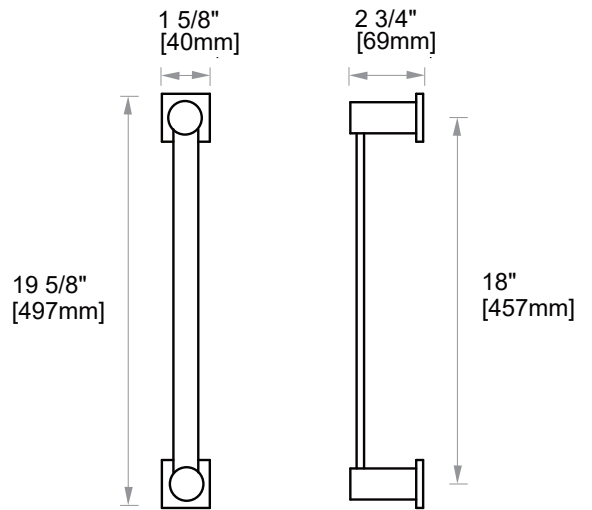

INCLUDES ROSETTE : 40X4MM

## PORTO COLLECTION TOWEL BAR 18"

137180

Without Rosette

With Rosette

**PRODUCT NAME:** PORTO TOWEL BAR 18"

**PRODUCT CODE:** 137180

**MATERIAL:** All-brass construction

**KEY FEATURES:** Contemporary design.  
Round and linear geometries.  
Sleek modern aesthetic.

**WARRANTY:**

Lifetime Limited (Residential Use)  
One Year (Commercial Use)

NOTE: Dimensions and specifications are subject to change without notice.

**PORTO COLLECTION**

Large Round Rosette  
137RDLG 48X10mm

Small Square Rosette  
277SQSM 40X4mm

Large Square Rosette  
277SQLG 45X12mm

NOTE: Dimensions and specifications are subject to change without notice.