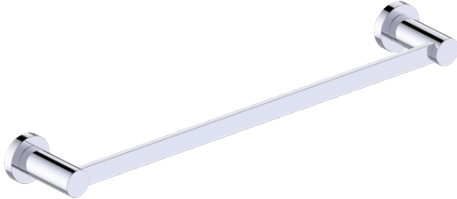

INCLUDES ROSETTE : 40X4MM

## PORTO COLLECTION TOWEL BAR 18"

137180

Without Rosette

With Rosette

**PRODUCT NAME:** PORTO TOWEL BAR 18"

**PRODUCT CODE:** 137180

**MATERIAL:** All-brass construction

**KEY FEATURES:** Contemporary design.  
Round and linear geometries.  
Sleek modern aesthetic.

**WARRANTY:**

Lifetime Limited (Residential Use)  
One Year (Commercial Use)

NOTE: Dimensions and specifications are subject to change without notice.

**PORTO COLLECTION**

Large Round Rosette  
137RDLG 48X10mm

Small Square Rosette  
277SQSM 40X4mm

Large Square Rosette  
277SQLG 45X12mm

NOTE: Dimensions and specifications are subject to change without notice.