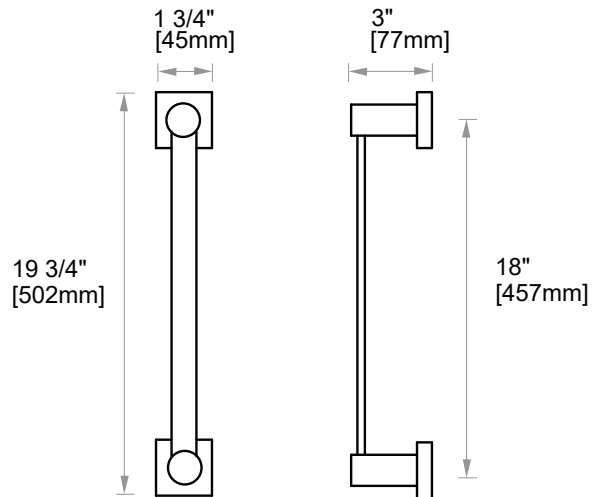

INCLUDES ROSETTE : 40X4MM

## PORTO COLLECTION TOWEL BAR 18"

137180

Without Rosette

With Rosette

**PRODUCT NAME:** PORTO TOWEL BAR 18"

**PRODUCT CODE:** 137180

**MATERIAL:** All-brass construction

**KEY FEATURES:** Contemporary design.  
Round and linear geometries.  
Sleek modern aesthetic.

**WARRANTY:**

Lifetime Limited (Residential Use)  
One Year (Commercial Use)

NOTE: Dimensions and specifications are subject to change without notice.

**PORTO COLLECTION**

Large Round Rosette  
137RDLG 48X10mm

Small Square Rosette  
277SQSM 40X4mm

Large Square Rosette  
277SQLG 45X12mm

NOTE: Dimensions and specifications are subject to change without notice.