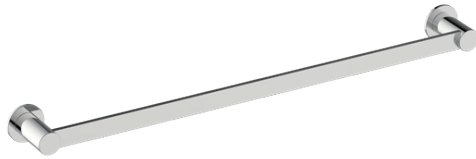

INCLUDES ROSETTE : 40X4MM

## PORTO COLLECTION TOWEL BAR 18"

137180

Without Rosette

With Rosette

**PRODUCT NAME:** PORTO TOWEL BAR 18"

**PRODUCT CODE:** 137180

**MATERIAL:** All-brass construction

**KEY FEATURES:** Contemporary design.  
Round and linear geometries.  
Sleek modern aesthetic.

Small Square Rosette  
277SQSM 40X4mm

Large Square Rosette  
277SQLG 45X12mm

NOTE: Dimensions and specifications are subject to change without notice.