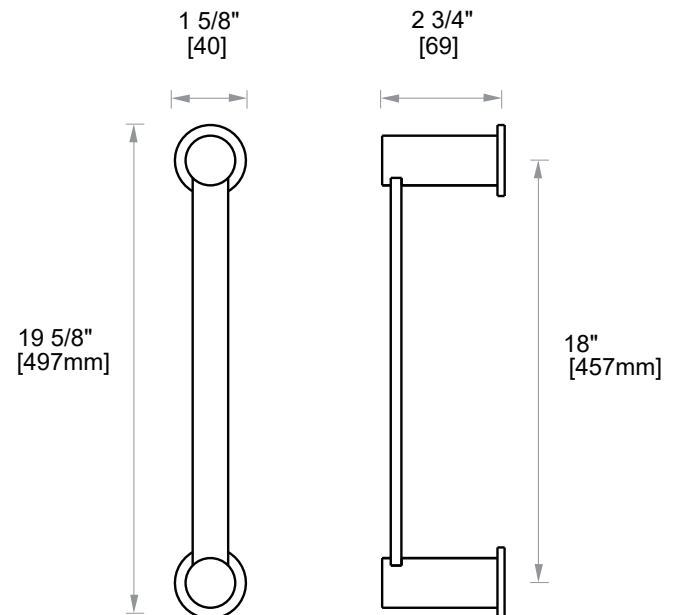

INCLUDES ROSETTE : 40X4MM

## PORTO COLLECTION TOWEL BAR 18"

137180

Without Rosette

With Rosette

**PRODUCT NAME:** PORTO TOWEL BAR 18"

**PRODUCT CODE:** 137180

**MATERIAL:** All-brass construction

**KEY FEATURES:** Contemporary design.  
Round and linear geometries.  
Sleek modern aesthetic.

**WARRANTY:**

Lifetime Limited (Residential Use)  
One Year (Commercial Use)

NOTE: Dimensions and specifications are subject to change without notice.

**PORTO COLLECTION**

Large Round Rosette  
137RDLG 48X10mm

Small Square Rosette  
277SQSM 40X4mm

Large Square Rosette  
277SQLG 45X12mm

NOTE: Dimensions and specifications are subject to change without notice.