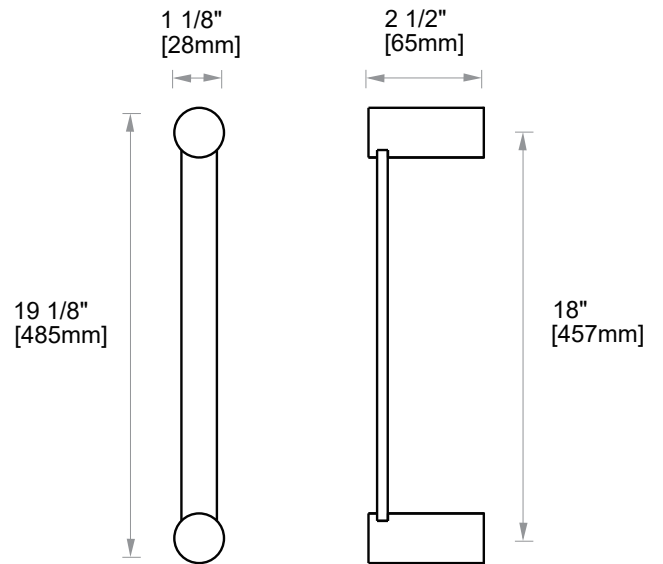

INCLUDES ROSETTE : 40X4MM

## PORTO COLLECTION TOWEL BAR 18"

137180

Without Rosette

With Rosette

**PRODUCT NAME:** PORTO TOWEL BAR 18"

**PRODUCT CODE:** 137180

**MATERIAL:** All-brass construction

**KEY FEATURES:** Contemporary design.  
Round and linear geometries.  
Sleek modern aesthetic.

**WARRANTY:**

Lifetime Limited (Residential Use)  
One Year (Commercial Use)

NOTE: Dimensions and specifications are subject to change without notice.

**PORTO COLLECTION**

Large Round Rosette  
137RDLG 48X10mm

Small Square Rosette  
277SQSM 40X4mm

Large Square Rosette  
277SQLG 45X12mm

NOTE: Dimensions and specifications are subject to change without notice.