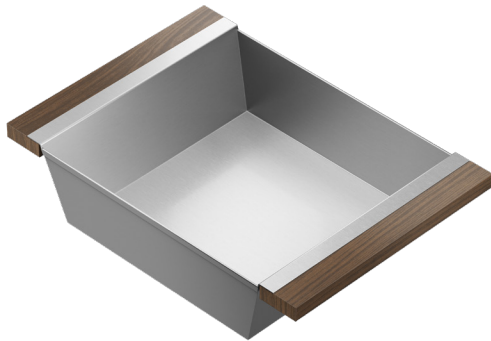

205241 | BIN

STAINLESS STEEL SINK ACCESSORY

Specifications

Model	205241
Handle	Walnut
Compatible bowl dimension (front-to-back)	17"
Overall dimensions	12" x 18" x 4 1/4"

Warranty

Home Refinements offers a 1-YEAR LIMITED WARRANTY following the purchase date for all mobile parts, options and accessories against defects of material and workmanship. This warranty is limited to defects or damages resulting from a normal residential use. For further details on our product warranty, please refer to our catalog or Web site.

Features

- Can be used on top of sink to create extra workspace or on countertop
- Ideal to prepare or to serve food or as ice bin to cool drinks
- Innovative and functional design to match with other standard Home Refinements accessories
- 100% premium hard rock maple or walnut handles for high quality and durability
- Rubber-tipped footings for better stability and protection
- 304 series stainless steel (18/10)
- Elegant no. 4 brushed finish that matches the appliances