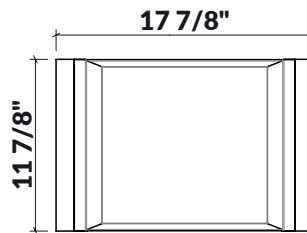

205241 | BIN

STAINLESS STEEL SINK ACCESSORY

Specifications

Model	205241
Handle	Walnut
Compatible bowl dimension (front-to-back)	17"
Overall dimensions	12" x 18" x 4 1/4"

Warranty

Home Refinements offers a 1-YEAR LIMITED WARRANTY following the purchase date for all mobile parts, options and accessories against defects of material and workmanship. This warranty is limited to defects or damages resulting from a normal residential use. For further details on our product warranty, please refer to our catalog or Web site.