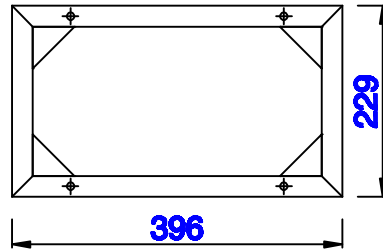

400mm

Item Number:
388-B16-BNK
388-B16-MBK
388-B16-RGD

JAMES MARTIN

VANITIES™

Columbia 400mm Metal Base
Diagrams with Dimensions
page 02 of 03