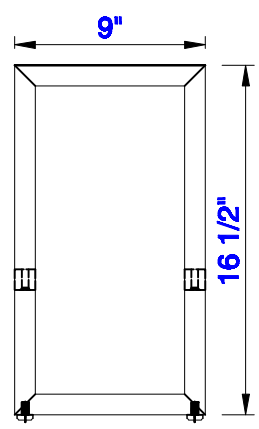

15 5/8"

Item Number:
388-B16-BNK
388-B16-MBK
388-B16-RGD

JAMES MARTIN

VANITIES™

Columbia 15 5/8" Metal Base
Diagrams with Dimensions
page 03 of 03