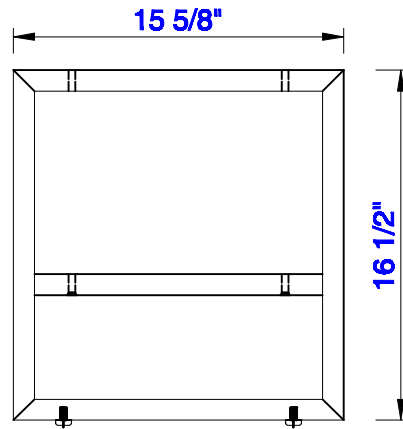

15 5/8"

Item Number:
388-B16-BNK
388-B16-MBK
388-B16-RGD

JAMES MARTIN

VANITIES™

Columbia 15 5/8" Metal Base
Diagrams with Dimensions
page 01 of 03