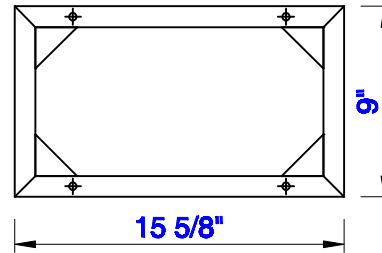

15 5/8"

Item Number:
388-B16-BNK
388-B16-MBK
388-B16-RGD

JAMES MARTIN

VANITIES™

Columbia 15 5/8" Metal Base
Diagrams with Dimensions
page 02 of 03