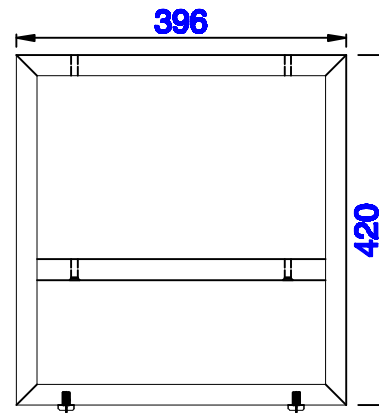

400mm

Item Number:
388-B16-BNK
388-B16-MBK
388-B16-RGD

JAMES MARTIN

VANITIES™

Columbia 400mm Metal Base
Diagrams with Dimensions
page 01 of 03