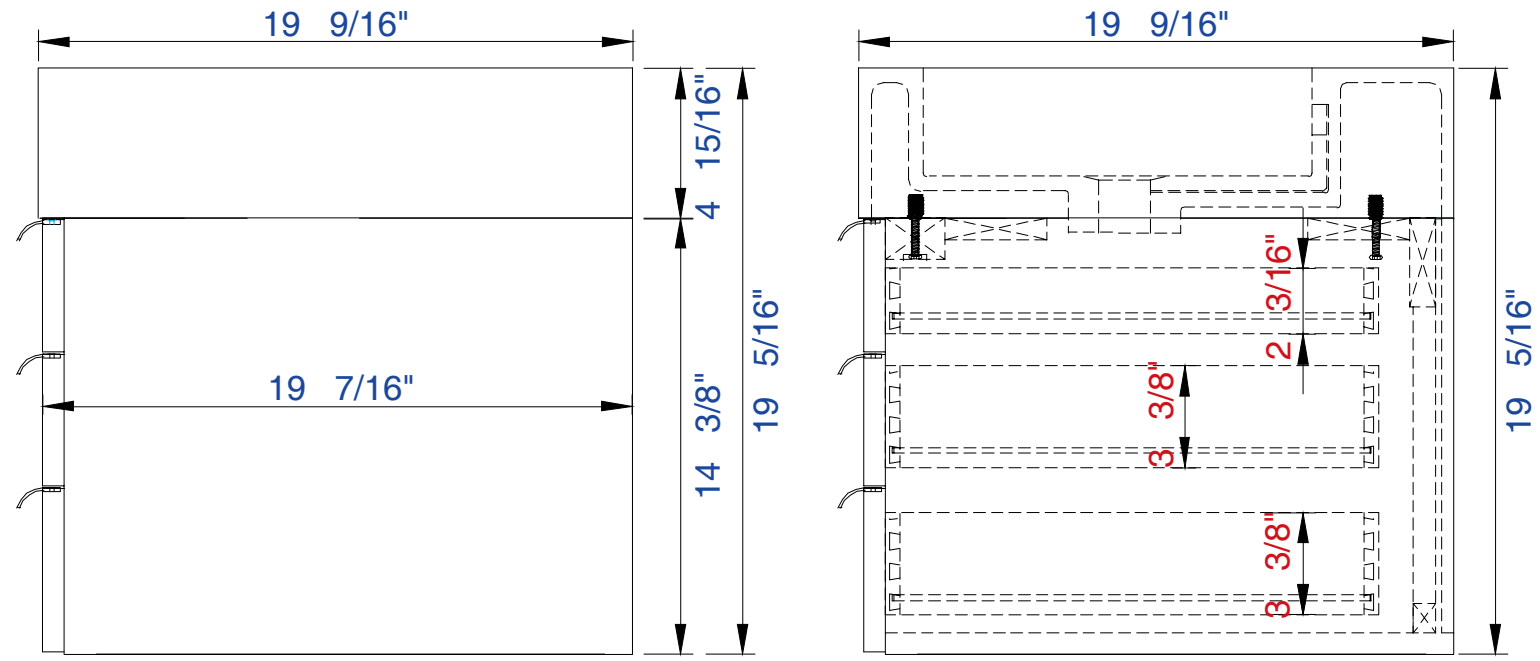

48"

Item Number :

JAMES MARTIN

Mercer Island 48" Cabinet

- 389-V48-AGR-A
- 389-V48-CFO-A
- 389-V48-GW-A
- 389-V48-LTO-A

VANITIES™

Diagrams with Dimensions  
page 01 of 03

NOTE ONE: Countertop with integrated sink is shown on this cabinet  
NOTE TWO: This vanity does not have a Backsplash

48"

Item Number:

- 389-V48-AGR-A
- 389-V48-CFO-A
- 389-V48-GW-A
- 389-V48-LTO-A

JAMES MARTIN

VANITIES™

Mercer Island 48" Cabinet

Diagrams with Dimensions  
page 02 of 03

NOTE ONE: Countertop with integrated sink is shown on this cabinet

48"

Item Number:

JAMES MARTIN

Mercer Island 48" Cabinet

- 389-V48-AGR-A
- 389-V48-CFO-A
- 389-V48-GW-A
- 389-V48-LTO-A

VANITIES™

Diagrams with Dimensions  
page 03 of 03

NOTE ONE: Countertop with integrated sink is shown on this cabinet  
NOTE TWO: This vanity does not have a Backsplash

1219mm

Item Number:

- 389-V48-AGR-A
- 389-V48-CFO-A
- 389-V48-GW-A
- 389-V48-LTO-A

JAMES MARTIN

VANITIES™

Mercer Island 1219mm Cabinet

Diagrams with Dimensions  
page 01 of 03

NOTE ONE: Countertop with integrated sink is shown on this cabinet