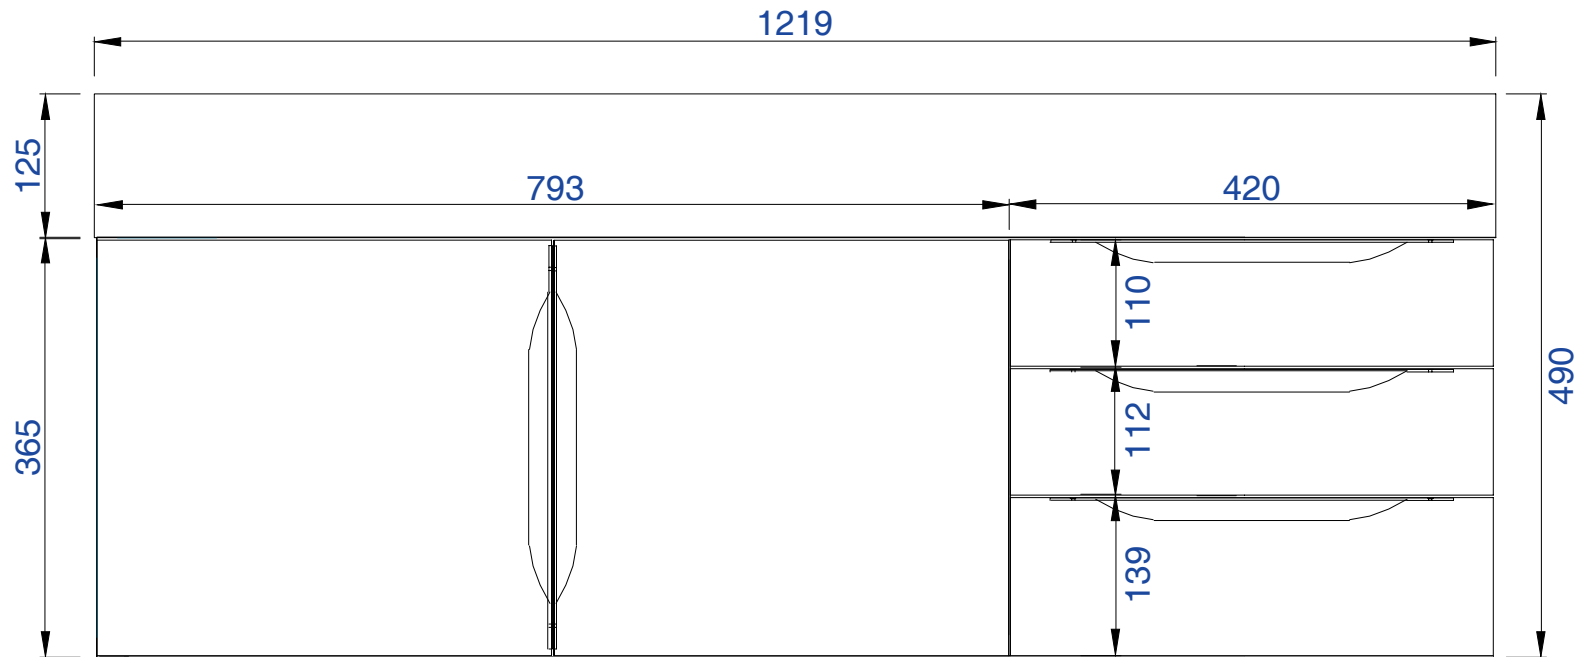

48"

Item Number:

JAMES MARTIN

Mercer Island 48" Cabinet

- 389-V48-AGR-A
- 389-V48-CFO-A
- 389-V48-GW-A
- 389-V48-LTO-A

VANITIES™

Diagrams with Dimensions  
page 03 of 03

NOTE ONE: Countertop with integrated sink is shown on this cabinet  
NOTE TWO: This vanity does not have a Backsplash

1219mm

Item Number:

- 389-V48-AGR-A
- 389-V48-CFO-A
- 389-V48-GW-A
- 389-V48-LTO-A

JAMES MARTIN

VANITIES™

Mercer Island 1219mm Cabinet

Diagrams with Dimensions  
page 01 of 03

NOTE ONE: Countertop with integrated sink is shown on this cabinet

NOTE TWO: This vanity does not have a Backsplash

1219mm

Item Number:

- 389-V48-AGR-A
- 389-V48-CFO-A
- 389-V48-GW-A
- 389-V48-LTO-A

JAMES MARTIN

VANITIES™

Mercer Island 1219mm Cabinet

Diagrams with Dimensions  
page 02 of 03

NOTE ONE: Countertop with integrated sink is shown on this cabinet

1219mm

Item Number:

JAMES MARTIN

Mercer Island 1219mm Cabinet

- 389-V48-AGR-A
- 389-V48-CFO-A
- 389-V48-GW-A
- 389-V48-LTO-A

Diagrams with Dimensions  
page 03 of 03