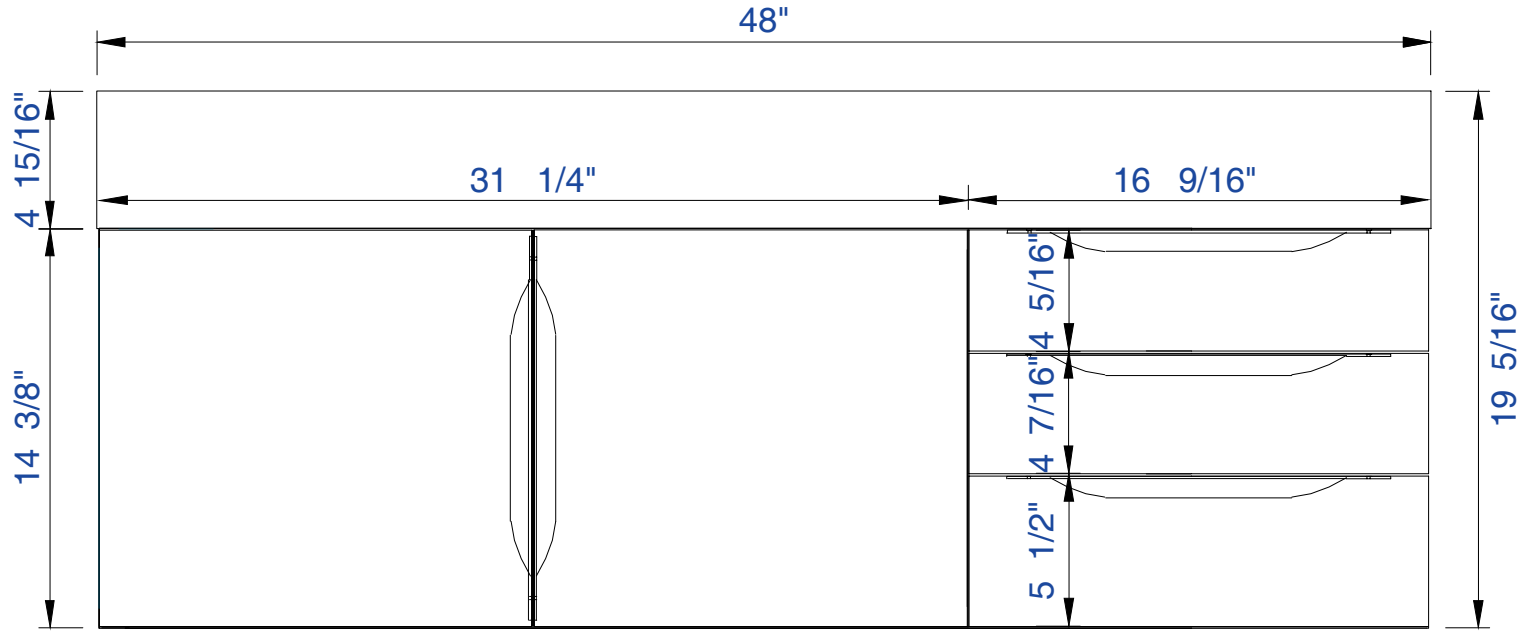

48"

Item Number :

JAMES MARTIN

Mercer Island 48" Cabinet

- 389-V48-AGR-A
- 389-V48-CFO-A
- 389-V48-GW-A
- 389-V48-LTO-A

VANITIES™

Diagrams with Dimensions  
page 01 of 03

NOTE ONE: Countertop with integrated sink is shown on this cabinet  
NOTE TWO: This vanity does not have a Backsplash

48"

Item Number:

- 389-V48-AGR-A
- 389-V48-CFO-A
- 389-V48-GW-A
- 389-V48-LTO-A

JAMES MARTIN

VANITIES™

Mercer Island 48" Cabinet

Diagrams with Dimensions  
page 02 of 03

NOTE ONE: Countertop with integrated sink is shown on this cabinet

48"

Item Number:

JAMES MARTIN

Mercer Island 48" Cabinet

- 389-V48-AGR-A
- 389-V48-CFO-A
- 389-V48-GW-A
- 389-V48-LTO-A

VANITIES™

Diagrams with Dimensions  
page 03 of 03

NOTE ONE: Countertop with integrated sink is shown on this cabinet  
NOTE TWO: This vanity does not have a Backsplash

1219mm

Item Number:

- 389-V48-AGR-A
- 389-V48-CFO-A
- 389-V48-GW-A
- 389-V48-LTO-A

JAMES MARTIN

VANITIES™

Mercer Island 1219mm Cabinet

Diagrams with Dimensions  
page 01 of 03

NOTE ONE: Countertop with integrated sink is shown on this cabinet