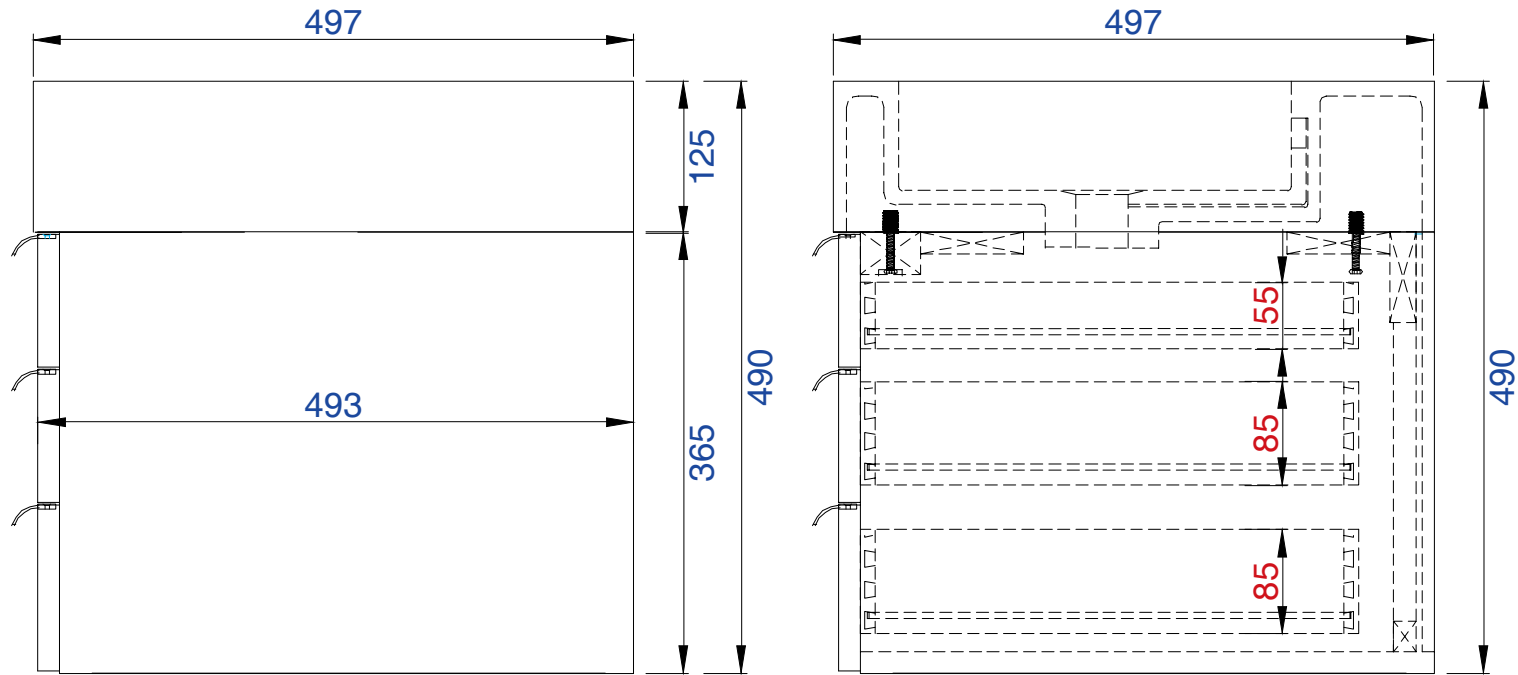

1219mm

Item Number:

JAMES MARTIN

Mercer Island 1219mm Cabinet

- 389-V48-AGR-A
- 389-V48-CFO-A
- 389-V48-GW-A
- 389-V48-LTO-A

Diagrams with Dimensions
page 03 of 03

VANITIES™

NOTE ONE: Countertop with integrated sink is shown on this cabinet

NOTE TWO: This vanity does not have a Backsplash