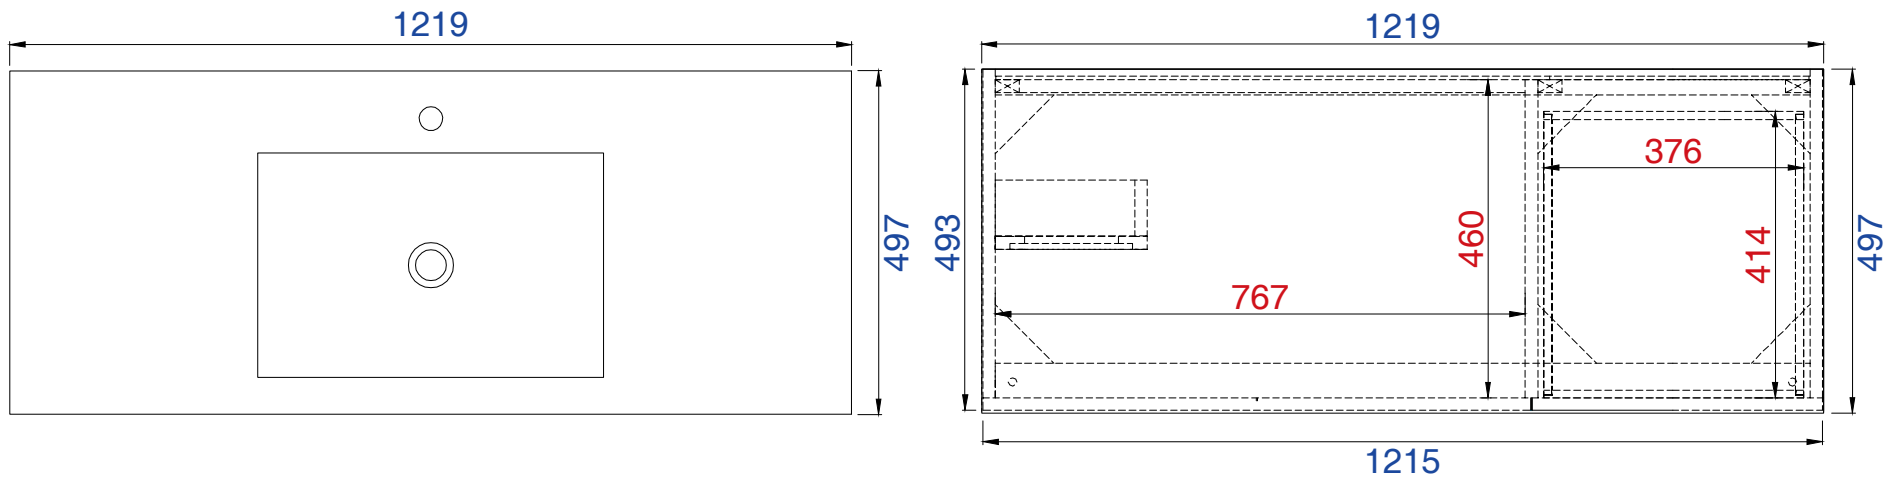

48"

Item Number:

JAMES MARTIN

Mercer Island 48" Cabinet

- 389-V48-AGR-A
- 389-V48-CFO-A
- 389-V48-GW-A
- 389-V48-LTO-A

VANITIES™

Diagrams with Dimensions  
page 03 of 03

NOTE ONE: Countertop with integrated sink is shown on this cabinet  
NOTE TWO: This vanity does not have a Backsplash

1219mm

Item Number:

- 389-V48-AGR-A
- 389-V48-CFO-A
- 389-V48-GW-A
- 389-V48-LTO-A

JAMES MARTIN

VANITIES™

Mercer Island 1219mm Cabinet

Diagrams with Dimensions  
page 01 of 03

NOTE ONE: Countertop with integrated sink is shown on this cabinet

NOTE TWO: This vanity does not have a Backsplash

1219mm

Item Number:

- 389-V48-AGR-A
- 389-V48-CFO-A
- 389-V48-GW-A
- 389-V48-LTO-A

JAMES MARTIN

VANITIES™

Mercer Island 1219mm Cabinet

Diagrams with Dimensions  
page 02 of 03

NOTE ONE: Countertop with integrated sink is shown on this cabinet

1219mm

Item Number:

JAMES MARTIN

Mercer Island 1219mm Cabinet

- 389-V48-AGR-A
- 389-V48-CFO-A
- 389-V48-GW-A
- 389-V48-LTO-A

Diagrams with Dimensions  
page 03 of 03