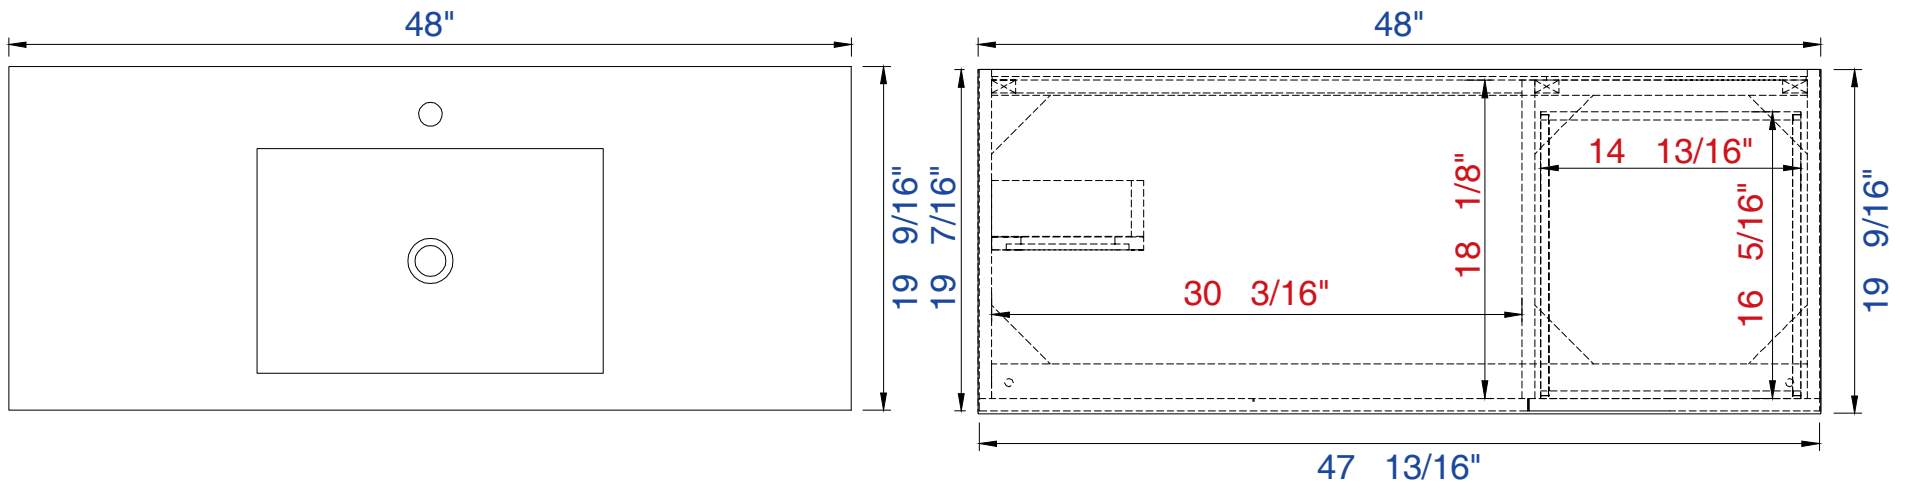

48"

Item Number :

JAMES MARTIN

Mercer Island 48" Cabinet

- 389-V48-AGR-A
- 389-V48-CFO-A
- 389-V48-GW-A
- 389-V48-LTO-A

VANITIES™

Diagrams with Dimensions  
page 01 of 03

NOTE ONE: Countertop with integrated sink is shown on this cabinet  
NOTE TWO: This vanity does not have a Backsplash

48"

Item Number:

- 389-V48-AGR-A
- 389-V48-CFO-A
- 389-V48-GW-A
- 389-V48-LTO-A

JAMES MARTIN

VANITIES™

Mercer Island 48" Cabinet

Diagrams with Dimensions  
page 02 of 03

NOTE ONE: Countertop with integrated sink is shown on this cabinet

48"

Item Number:

JAMES MARTIN

Mercer Island 48" Cabinet

- 389-V48-AGR-A
- 389-V48-CFO-A
- 389-V48-GW-A
- 389-V48-LTO-A

VANITIES™

Diagrams with Dimensions  
page 03 of 03

NOTE ONE: Countertop with integrated sink is shown on this cabinet  
NOTE TWO: This vanity does not have a Backsplash

1219mm

Item Number:

- 389-V48-AGR-A
- 389-V48-CFO-A
- 389-V48-GW-A
- 389-V48-LTO-A

JAMES MARTIN

VANITIES™

Mercer Island 1219mm Cabinet

Diagrams with Dimensions  
page 01 of 03

NOTE ONE: Countertop with integrated sink is shown on this cabinet