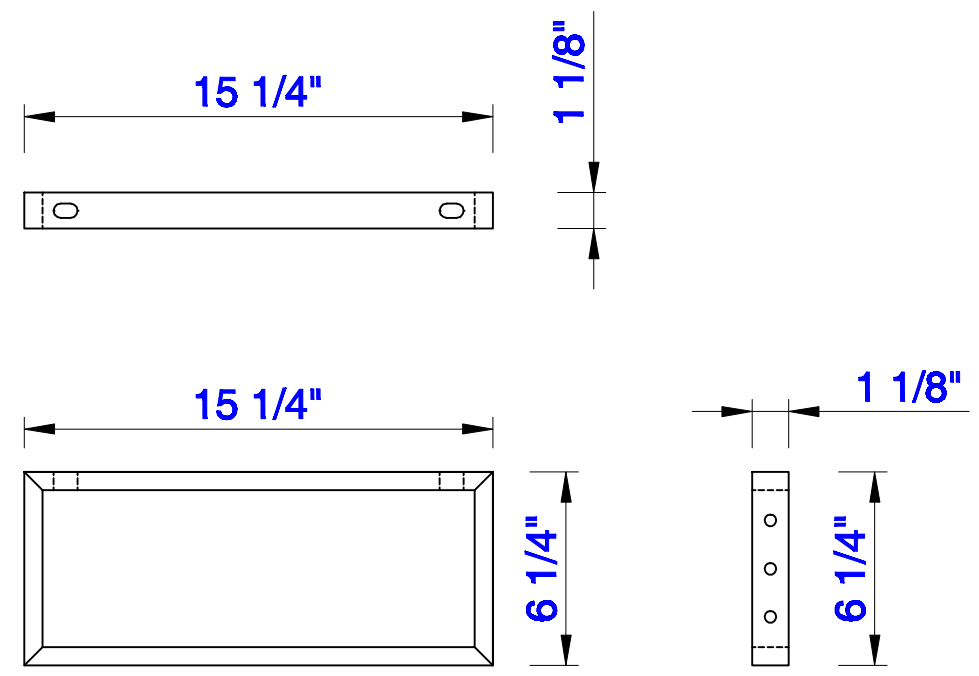

15"

Item Number:
055-BK15-BNK
055-BK15-MBK
055-BK15-RGD

JAMES MARTIN

VANITIES™

Boston 15" Wall Bracket
Diagrams with Dimensions
page 01 of 01

381mm

Item Number:
055-BK15-BNK
055-BK15-MBK
055-BK15-RGD

JAMES MARTIN

VANITIES™

Boston 381mm Wall Bracket
Diagrams with Dimensions
page 01 of 01