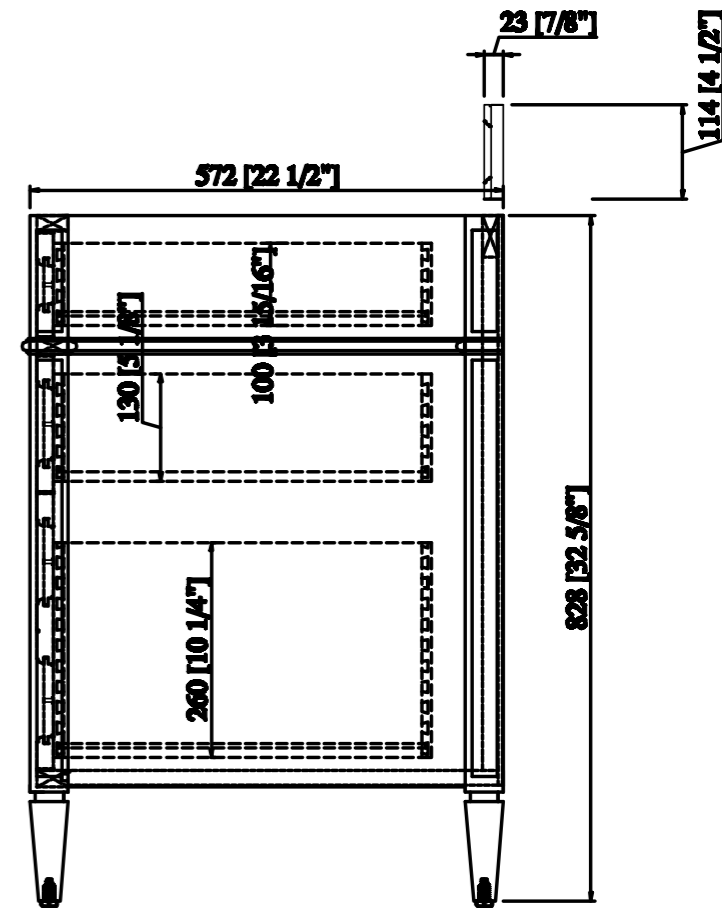

48"

FRONT & SIDE VIEWS

Brittany Series
650-V48

48" Single Vanity Cabinet
Diagrams with Dimensions

Page 01 of 02

48"

Brittany Series
650-V48

48" Single Vanity Cabinet
Diagrams with Dimensions