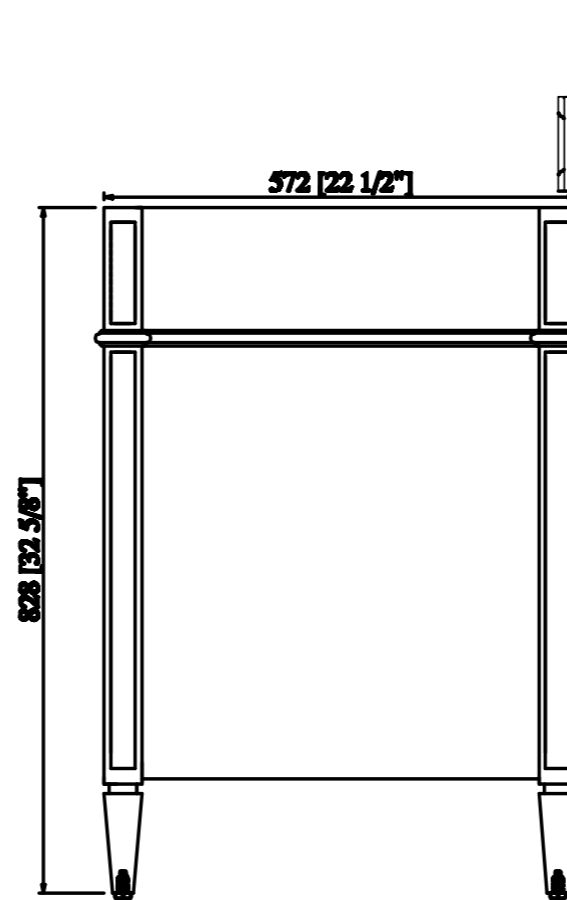

48"

FRONT & SIDE VIEWS

Brittany Series
650-V48

48" Single Vanity Cabinet
Diagrams with Dimensions

Page 01 of 02

48"

Brittany Series
650-V48

48" Single Vanity Cabinet
Diagrams with Dimensions