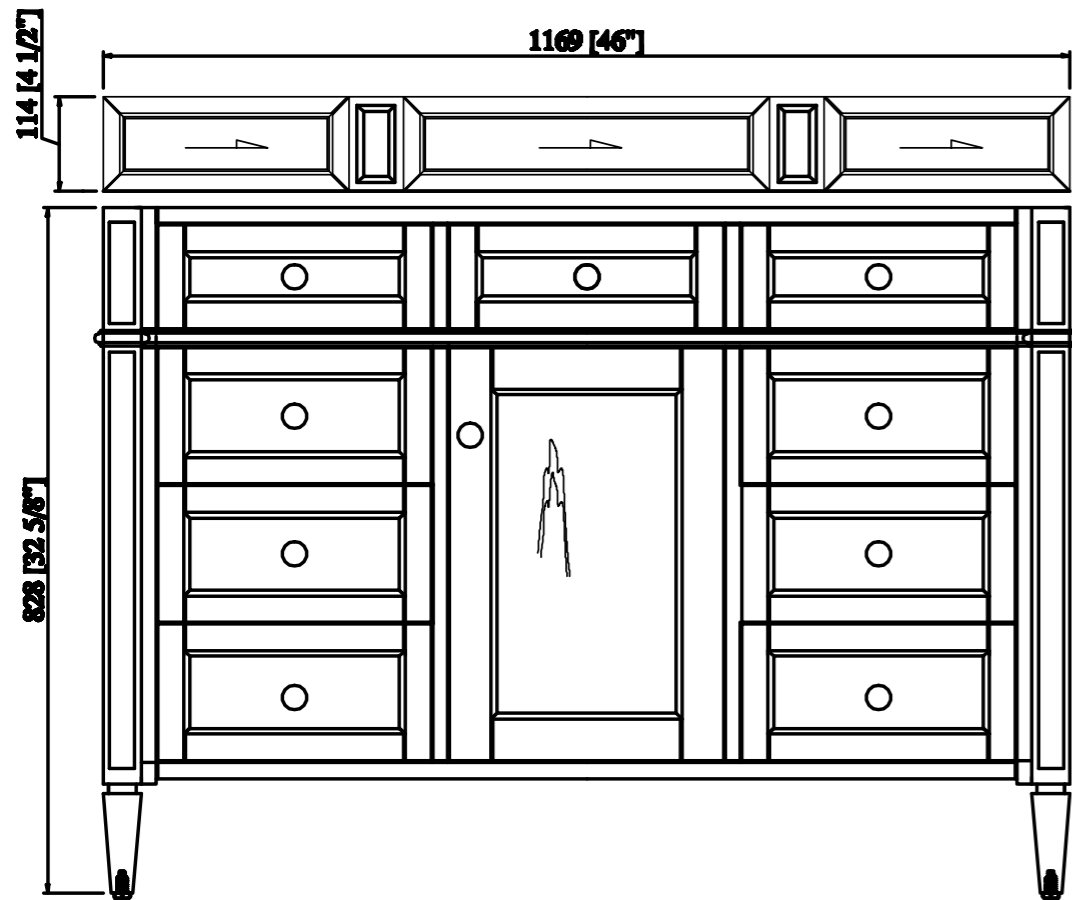

48"

FRONT & SIDE VIEWS

Brittany Series
650-V48

48" Single Vanity Cabinet
Diagrams with Dimensions

Page 01 of 02

48"

Brittany Series
650-V48

48" Single Vanity Cabinet
Diagrams with Dimensions