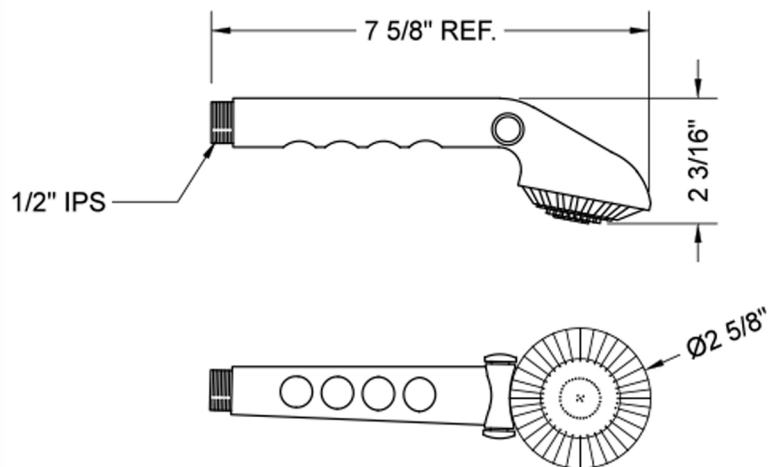

Tivoli T11 Handshower with Pause Control - 2.0 GPM

Model #: T011-2.0-

FEATURES:

- Single function handshower
- 1/2" IPS Male threads
- Light weight design for ADA use
- Perfect for children, elderly & pets
- Chrome-plated brass pause control push-button to conserve water
- Must drip in shut-off position to meet plumbing codes
- Available flow rates: 2.5, 2.0, 1.75 & 1.5 GPM

AVAILABLE FINISHES:

White (WH)

SPECIFICATION DRAWING:

SPRAY PATTERNS:

COMPLIANCES:

CEC

Complies with: ASME A112.18.1-2012/CSA B125.1-12