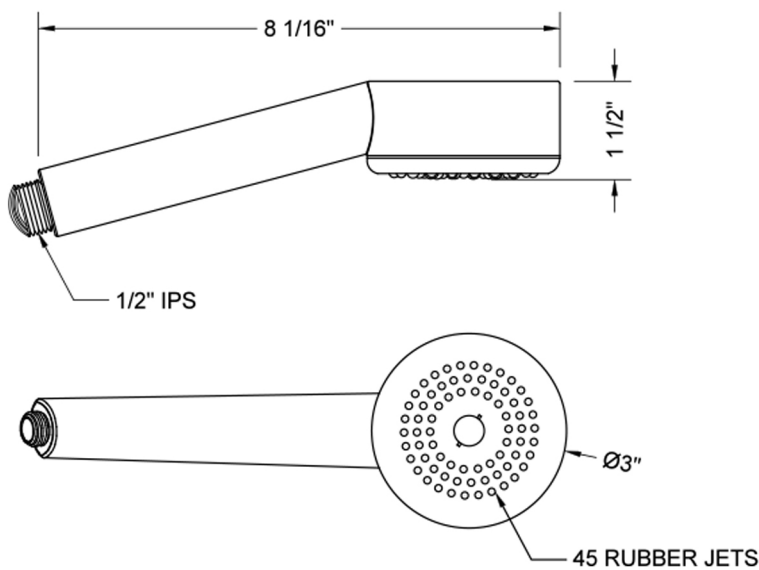

SPRAY PATTERNS:

COMPLIANCES:

CEC

Complies with: ASME A112.18.1-2012/CSA B125.1-12