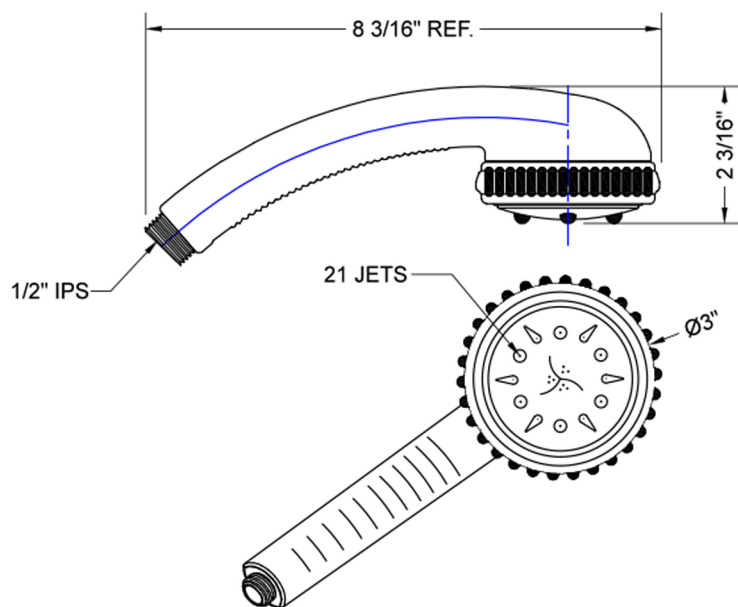

SPECIFICATION DRAWING: