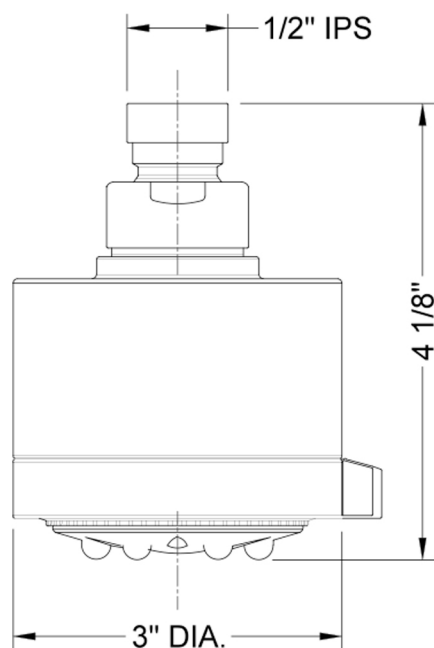

Cylindrico 5 Showerhead- 1.5 GPM

Model #: S168-1.5-

FEATURES:

- 5 function showerhead with 3" face
- 1/2" IPS adjustable brass ball joint to adjust angle of showerhead
- Tab on adjustment ring allows for easy adjustment of functions
- Available flow rates: 2.5, 2.0, 1.75 & 1.5 GPM

SPECIFICATION DRAWING:

SPRAY PATTERNS: