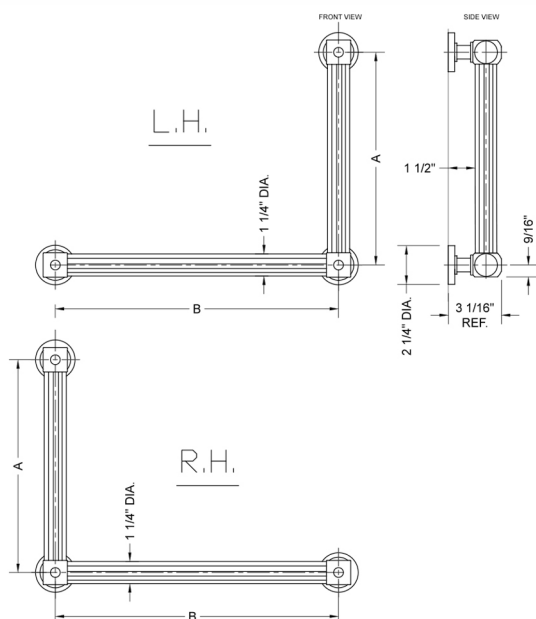

G71 24H x 24W 90° Grab Bar

Model #: **G71-24H-24W-**

FEATURES:

- ADA compliant when properly installed
- All brass construction, fully polished & plated
- All grab bars can be custom sized. Contact JACLO for pricing & availability
- Optional handshower sliders and toilet paper/wash cloth holders can be added only upon initial order
- Grab bars over 32" REQUIRE a middle post

SPECIFICATION DRAWING:

BRASS LUXURY GRAB BAR			
PART. #	DESCRIPTION	A H	B W
G71-12H-12W	CENTER TO CENTER	12"	12"
G71-12H-16W	CENTER TO CENTER	12"	16"
G71-12H-24W	CENTER TO CENTER	12"	24"
G71-12H-32W	CENTER TO CENTER	12"	32"
G71-16H-12W	CENTER TO CENTER	16"	12"
G71-16H-16W	CENTER TO CENTER	16"	16"
G71-16H-24W	CENTER TO CENTER	16"	24"
G71-16H-32W	CENTER TO CENTER	16"	32"
G71-24H-12W	CENTER TO CENTER	24"	12"
G71-24H-16W	CENTER TO CENTER	24"	16"
G71-24H-24W	CENTER TO CENTER	24"	24"
G71-24H-32W	CENTER TO CENTER	24"	32"
G71-32H-12W	CENTER TO CENTER	32"	12"
G71-32H-16W	CENTER TO CENTER	32"	16"
G71-32H-24W	CENTER TO CENTER	32"	24"
G71-32H-32W	CENTER TO CENTER	32"	32"