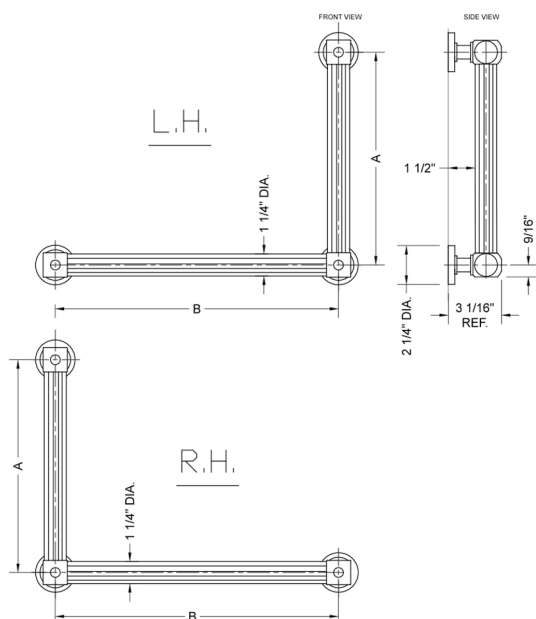

## G71 16H x 16W 90° Grab Bar

Model #: **G71-16H-16W-**

### FEATURES:

- ADA compliant when properly installed
- All brass construction, fully polished & plated
- All grab bars can be custom sized. Contact JACLO for pricing & availability
- Optional handshower sliders and toilet paper/wash cloth holders can be added only upon initial order
- Grab bars over 32" REQUIRE a middle post

### SPECIFICATION DRAWING:

BRASS LUXURY GRAB BAR			
PART. #	DESCRIPTION	A H	B W
G71-12H-12W	CENTER TO CENTER	12"	12"
G71-12H-16W	CENTER TO CENTER	12"	16"
G71-12H-24W	CENTER TO CENTER	12"	24"
G71-12H-32W	CENTER TO CENTER	12"	32"
G71-16H-12W	CENTER TO CENTER	16"	12"
G71-16H-16W	CENTER TO CENTER	16"	16"
G71-16H-24W	CENTER TO CENTER	16"	24"
G71-16H-32W	CENTER TO CENTER	16"	32"
G71-24H-12W	CENTER TO CENTER	24"	12"
G71-24H-16W	CENTER TO CENTER	24"	16"
G71-24H-24W	CENTER TO CENTER	24"	24"
G71-24H-32W	CENTER TO CENTER	24"	32"
G71-32H-12W	CENTER TO CENTER	32"	12"
G71-32H-16W	CENTER TO CENTER	32"	16"
G71-32H-24W	CENTER TO CENTER	32"	24"
G71-32H-32W	CENTER TO CENTER	32"	32"