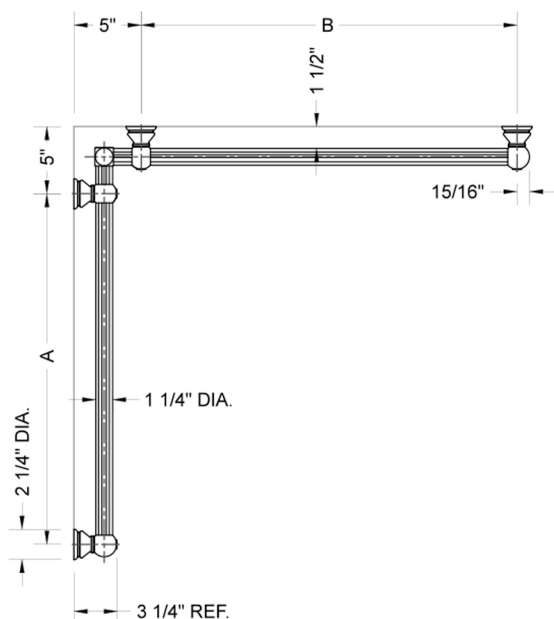

G33 32" x 32" Inside Corner Grab Bar

Model #: **G33-32-32-IC-**

FEATURES:

- ADA compliant when properly installed
- All brass construction, fully polished & plated
- All grab bars can be custom sized. Contact JACLO for pricing & availability
- Optional handshower sliders and toilet paper/wash cloth holders can be added only upon initial order
- Grab bars over 32" REQUIRE a middle post

SPECIFICATION DRAWING:

BRASS LUXURY GRAB BAR							
PART. #	DESCRIPTION	A	B	PART. #	DESCRIPTION	A	B
G33-12-12-IC	CENTER OF POST	12"	12"	G33-24-36-IC	CENTER OF POST	24"	36"
G33-12-16-IC	CENTER OF POST	12"	16"	G33-24-48-IC	CENTER OF POST	24"	48"
G33-12-24-IC	CENTER OF POST	12"	24"	G33-24-60-IC	CENTER OF POST	24"	60"
G33-12-32-IC	CENTER OF POST	12"	32"				
				G33-32-32-IC	CENTER OF POST	32"	32"
G33-12-36-IC	CENTER OF POST	12"	36"	G33-32-36-IC	CENTER OF POST	32"	36"
G33-12-48-IC	CENTER OF POST	12"	48"	G33-32-48-IC	CENTER OF POST	32"	48"
G33-12-60-IC	CENTER OF POST	12"	60"	G33-32-60-IC	CENTER OF POST	32"	60"
G33-16-16-IC	CENTER OF POST	16"	16"	G33-36-36-IC	CENTER OF POST	36"	36"
G33-16-24-IC	CENTER OF POST	16"	24"	G33-36-48-IC	CENTER OF POST	36"	48"
G33-16-32-IC	CENTER OF POST	16"	32"	G33-36-60-IC	CENTER OF POST	36"	60"
G33-16-36-IC	CENTER OF POST	16"	36"	G33-48-48-IC	CENTER OF POST	48"	48"
G33-16-48-IC	CENTER OF POST	16"	48"	G33-48-60-IC	CENTER OF POST	48"	60"
G33-16-60-IC	CENTER OF POST	16"	60"				
				G33-60-60-IC	CENTER OF POST	60"	60"
G33-24-24-IC	CENTER OF POST	24"	24"				
G33-24-32-IC	CENTER OF POST	24"	32"				