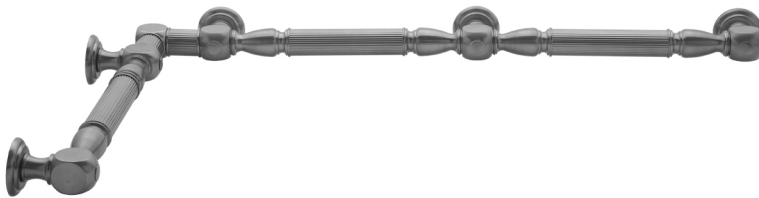

G21 32" x 60" Inside Corner Grab Bar

Model #: G21-32-60-IC-

FEATURES:

- ADA compliant when properly installed
- All brass construction, fully polished & plated
- All grab bars can be custom sized. Contact JACLO for pricing & availability
- Optional handshower sliders and toilet paper/wash cloth holders can be added only upon initial order
- Grab bars over 32" REQUIRE a middle post

AVAILABLE FINISHES:

Polished Chrome (PCH)	Satin Chrome (SC)	Bronze Umber (BU)
Satin Nickel (SN)	Pewter (PEW)	Caramel Bronze (CB)
Polished Nickel (PN)	Antique Brass (AB)	Antique Copper (ACU)
Oil-Rubbed Bronze (ORB)	Polished Brass (PB)	Polished Copper (PCU)
Vintage Bronze (VB)	Satin Brass (SB)	Rose Gold (RG)
Matte Black (MBK)	Satin Gold (SG)	Polished Gold (PG)
Black Nickel (BKN)	Bombay Gold (BG)	Jewelers Gold (JG)
Europa Bronze (EB)	White (WH)	Sedona Beige (SDB)
Tristan Brass (TB)	Unlacquered Brass (ULB)	Satin Cooper (SCU)