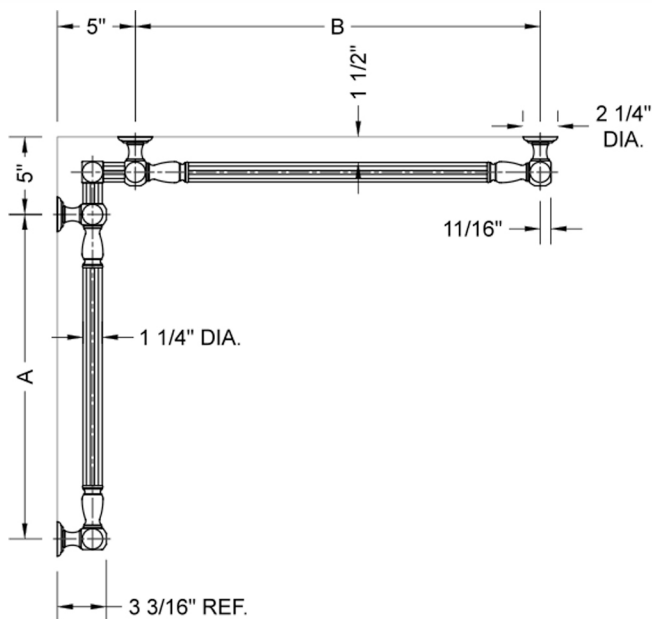

G21 32" x 60" Inside Corner Grab Bar

Model #: G21-32-60-IC-

FEATURES:

- ADA compliant when properly installed
- All brass construction, fully polished & plated
- All grab bars can be custom sized. Contact JACLO for pricing & availability
- Optional handshower sliders and toilet paper/wash cloth holders can be added only upon initial order
- Grab bars over 32" REQUIRE a middle post

SPECIFICATION DRAWING:

BRASS LUXURY GRAB BAR							
PART. #	DESCRIPTION	A	B	PART. #	DESCRIPTION	A	B
G21-12-12-IC	CENTER OF POST	12"	12"	G21-24-36-IC	CENTER OF POST	24"	36"
G21-12-16-IC	CENTER OF POST	12"	16"	G21-24-48-IC	CENTER OF POST	24"	48"
G21-12-24-IC	CENTER OF POST	12"	24"	G21-24-60-IC	CENTER OF POST	24"	60"
G21-12-32-IC	CENTER OF POST	12"	32"				
				G21-32-32-IC	CENTER OF POST	32"	32"
G21-12-36-IC	CENTER OF POST	12"	36"	G21-32-36-IC	CENTER OF POST	32"	36"
G21-12-48-IC	CENTER OF POST	12"	48"	G21-32-48-IC	CENTER OF POST	32"	48"
G21-12-60-IC	CENTER OF POST	12"	60"	G21-32-60-IC	CENTER OF POST	32"	60"
G21-16-16-IC	CENTER OF POST	16"	16"	G21-36-36-IC	CENTER OF POST	36"	36"
G21-16-24-IC	CENTER OF POST	16"	24"	G21-36-48-IC	CENTER OF POST	36"	48"
G21-16-32-IC	CENTER OF POST	16"	32"	G21-36-60-IC	CENTER OF POST	36"	60"
G21-16-36-IC	CENTER OF POST	16"	36"	G21-48-48-IC	CENTER OF POST	48"	48"
G21-16-48-IC	CENTER OF POST	16"	48"	G21-48-60-IC	CENTER OF POST	48"	60"
G21-16-60-IC	CENTER OF POST	16"	60"				
				G21-60-60-IC	CENTER OF POST	60"	60"
G21-24-24-IC	CENTER OF POST	24"	24"				
G21-24-32-IC	CENTER OF POST	24"	32"				