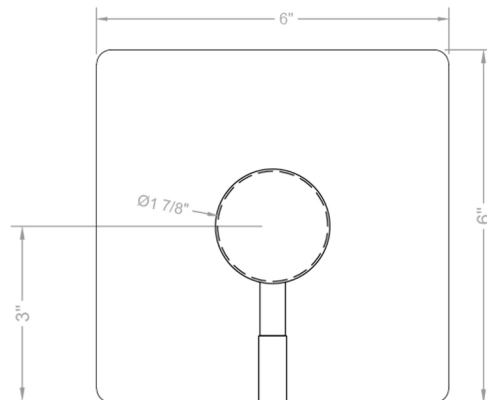

# Square Plate With Contempo Round Lever Trim For Pressure Balance Cycling Valve (J-CSV)

**Model #: A446-TRIM-**

## FEATURES:

- All brass construction
- Rotating the handle counter clockwise turns on the water & controls the water temperature
- Requires rough valve J-CSV
- Lever trim is ADA compliant

## SPECIFICATION DRAWING:

FRONT VIEW

SIDE VIEW

X Varies With Install