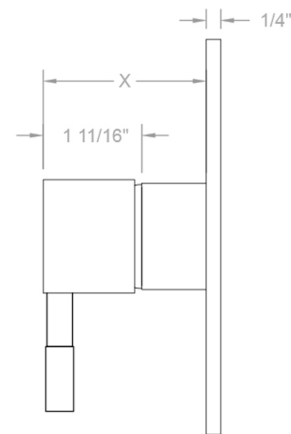

# Round Plate With Contempo Round Lever Trim For Pressure Balance Cycling Valve (J-CSV)

**Model #: A426-TRIM-**

**FEATURES:**

- All brass construction
- Rotating the handle counter clockwise turns on the water & controls the water temperature
- Requires rough valve J-CSV
- Lever trim is ADA compliant

**SPECIFICATION DRAWING:**

**FRONT VIEW**

**SIDE VIEW**

X Varies With Install

**COMPLIANCES:**