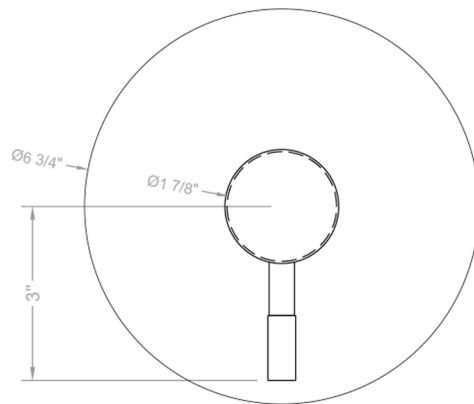

# Round Plate With Contempo Round Lever Trim For Pressure Balance Cycling Valve (J-CSV)

**Model #: A426-TRIM-**

**FEATURES:**

- All brass construction
- Rotating the handle counter clockwise turns on the water & controls the water temperature
- Requires rough valve J-CSV
- Lever trim is ADA compliant

**SPECIFICATION DRAWING:**

**FRONT VIEW**

**SIDE VIEW**

X Varies With Install

**COMPLIANCES:**