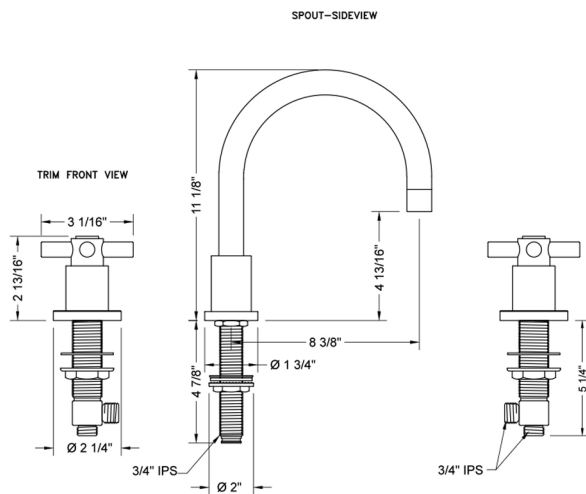

## Contempo Roman Tub Set with Contempo Cross Handles

**Model #: 9980-C-TRIM-**

### FEATURES:

- All brass roman deck mount tub set trim
- Quick connect/disconnect spout
- Swivel Spout includes full flow aerator
- Spout Hole Size Min-Max: 1 1/8" - 1 3/4"
- Valve Hole Size Min-Max: 1 1/4" - 1 3/8"
- Requires J-6912 rough in kit

### SPECIFICATION DRAWING: