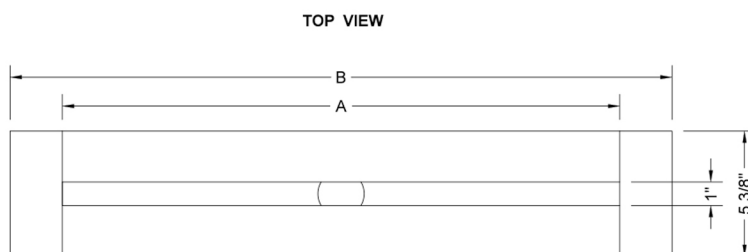

60" zeroEDGE Slim Channel Drain Body

Model #: 83260-

FEATURES:

- 1" wide sleek design body
- 2" bottom outlet
- Use a no-hub coupling for install
- Easy install design
- Available in BSS ONLY, as body is not visible
- Side outlet not available
- JACLO grates sold separately

AVAILABLE FINISHES:

Brushed Stainless (BSS)

SPECIFICATION DRAWING:

| JACLO SLIM CHANNEL DRAIN | | | |
|--------------------------|------------------|-----|----------|
| PART. # | DESCRIPTION | A | B |
| 83224-BSS | 24" SLIM CD BASE | 24" | 28 1/2" |
| 83232-BSS | 32" SLIM CD BASE | 32" | 37 1/4" |
| 83236-BSS | 36" SLIM CD BASE | 36" | 42 1/2" |
| 83242-BSS | 42" SLIM CD BASE | 42" | 49 9/16" |
| 83248-BSS | 48" SLIM CD BASE | 48" | 56 5/8" |
| 83260-BSS | 60" SLIM CD BASE | 60" | 70 1/4" |