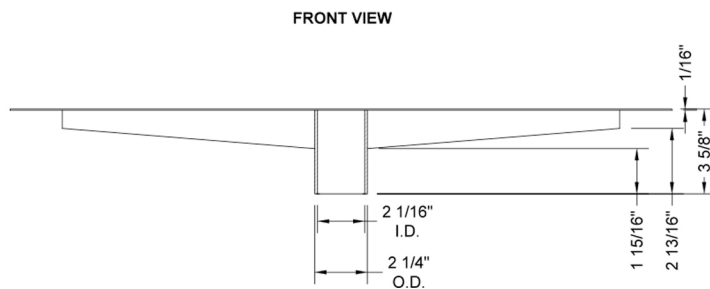

60" zeroEDGE Slim Channel Drain Body

Model #: 83260-

FEATURES:

- 1" wide sleek design body
- 2" bottom outlet
- Use a no-hub coupling for install
- Easy install design
- Available in BSS ONLY, as body is not visible
- Side outlet not available
- JACLO grates sold separately

AVAILABLE FINISHES:

Brushed Stainless (BSS)

SPECIFICATION DRAWING:

| JACLO SLIM CHANNEL DRAIN | | | |
|--------------------------|------------------|-----|----------|
| PART. # | DESCRIPTION | A | B |
| 83224-BSS | 24" SLIM CD BASE | 24" | 28 1/2" |
| 83232-BSS | 32" SLIM CD BASE | 32" | 37 1/4" |
| 83236-BSS | 36" SLIM CD BASE | 36" | 42 1/2" |
| 83242-BSS | 42" SLIM CD BASE | 42" | 49 9/16" |
| 83248-BSS | 48" SLIM CD BASE | 48" | 56 5/8" |
| 83260-BSS | 60" SLIM CD BASE | 60" | 70 1/4" |