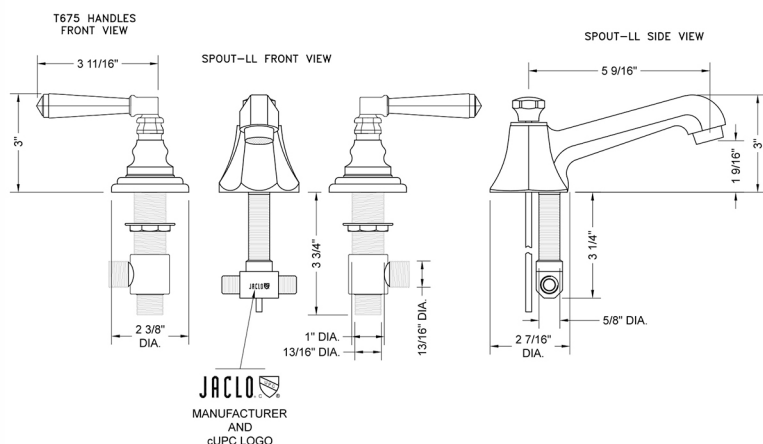

### FEATURES:

- All brass 8" - 12" widespread faucet includes brass pop-up drain with overflow
- 1/4 turn ceramic valves
- Stationary Spout
- Available Flow Rates: 1.5, 1.2 & 0.5 GPM. Additional flow rate (aerator) options available. Contact JACLO.
- 5 1/2" spout reach
- Spout Hole Size: 1 1/4" - 2"
- Valve Hole Size: 1 1/8" - 1 5/8"
- ADA Compliant Levers

### SPECIFICATION DRAWING: