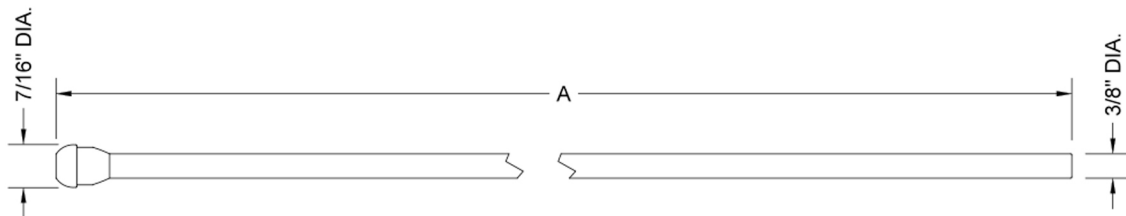

Flexible Smooth Copper 3/8" O.D. x 20" Long Faucet Supply Tube

Model #: 662-

FEATURES:

- Use with 3/8" O.D. supply valves

AVAILABLE FINISHES:

Polished Chrome (PCH)	Satin Chrome (SC)	Bronze Umber (BU)
Satin Nickel (SN)	Pewter (PEW)	Caramel Bronze (CB)
Polished Nickel (PN)	Antique Brass (AB)	Antique Copper (ACU)
Oil-Rubbed Bronze (ORB)	Polished Brass (PB)	Polished Copper (PCU)
Vintage Bronze (VB)	Satin Brass (SB)	Rose Gold (RG)
Matte Black (MBK)	Satin Gold (SG)	Polished Gold (PG)
Black Nickel (BKN)	Bombay Gold (BG)	Jewelers Gold (JG)
Europa Bronze (EB)	White (WH)	Sedona Beige (SDB)
Tristan Brass (TB)	Unlacquered Brass (ULB)	Satin Cooper (SCU)

SPECIFICATION DRAWING:

JACLO FAUCET SUPPLY TUBE		
PART. #	DESCRIPTION	A
661-	3/8" OD x 12" FAUCET SUPPLY TUBE	12"
662-	3/8" OD x 20" FAUCET SUPPLY TUBE	20"
663-	3/8" OD x 30" FAUCET SUPPLY TUBE	30"
664-	3/8" OD x 36" FAUCET SUPPLY TUBE	36"