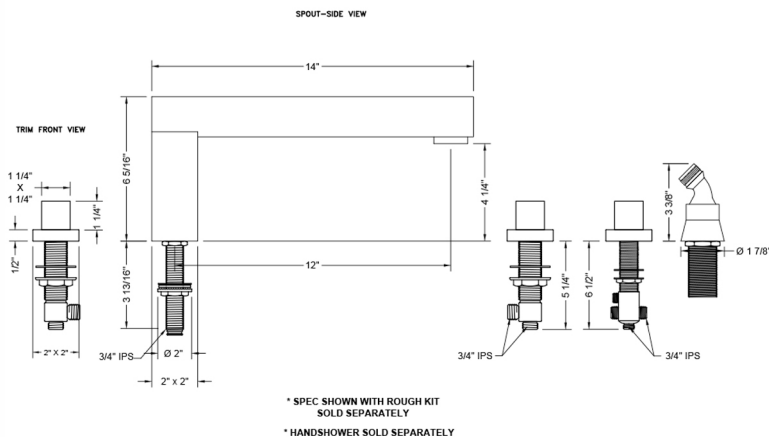

# CUBIX® Roman Tub Set with Cube Handles and Angled Handshower Holder

**Model #: 4404-T673-A-TRIM-**

## FEATURES:

- All brass roman deck mount tub set trim with angled handshower
- Any handshower can be used. For alternate handshower contact JACLO for the model #.
- Stationary spout
- Well suited for oversized tubs
- Includes:
  - 3060-DS hose
  - 8029 angled handshower mount
  - 8019 deck mount sleeve
- 12" spout reach
- Spout Hole Size Min-Max: 1" - 1 1/2"
- Valve Hole Size Min-Max: 1 1/4" - 1 3/8"
- Requires J-6914-DIV-RGH rough in kit

## SPECIFICATION DRAWING: